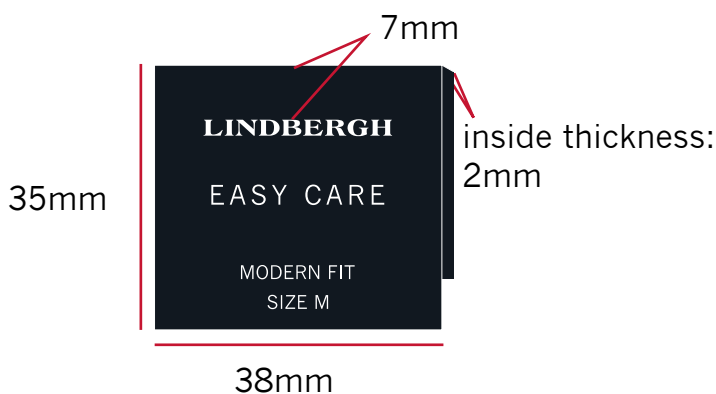

SHIRT TAG Easy Care 'BLACK'

LBH-B-948 (as LBH-B-945)

Size: W: 38 x H: 35 mm

Material : Hard plastic

MATERIAL COLOUR:

Black : Solid Black

PRINT COLOR:

White: Brilliant White 11-4001TCX

Front

Back

LBH-B-945 photo ref

Print atwork:

Front:	Back side :
<p>25mm</p> <p>LINDBERGH</p> <p>EASY CARE</p> <p>MODERN FIT SIZE M</p> <p>25mm</p>	<p>EASY CARE</p> <p>23mm</p>
<p>Logo as sketch</p> <p>Font :New Gothic MT</p> <p>Remember to change size accordingly!</p>	