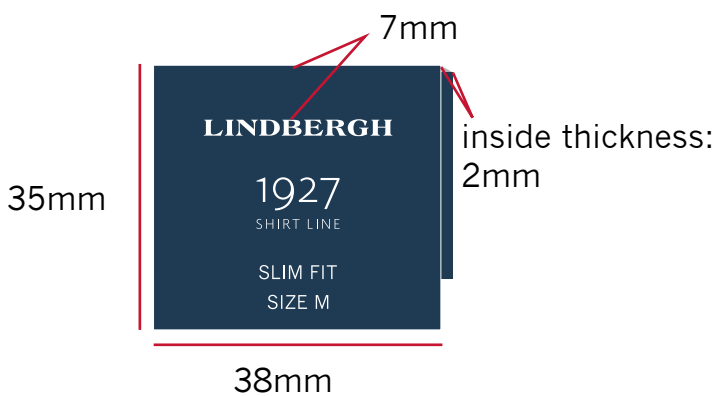

LBH-B-945 photo ref