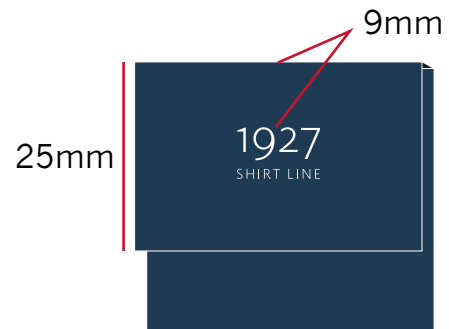

LBH-B-945 photo ref