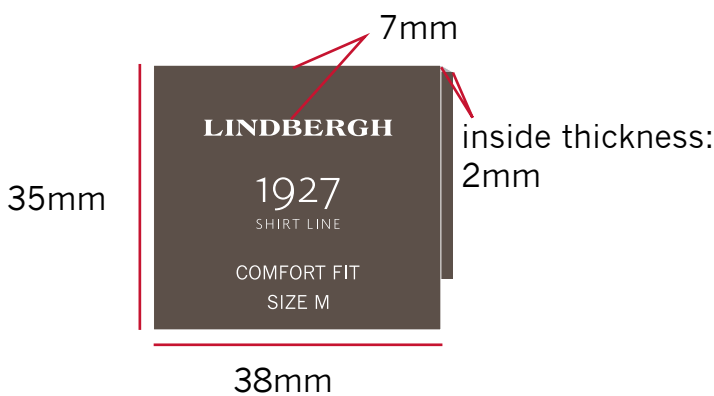

SHIRT TAG 1927 'BLACK' - COMFORT

LBH-B-949C (as LBH-B-945)

Size: W: 38 x H: 35 mm

Material : Hard plastic

MATERIAL COLOUR:

Brown: Major Brown 19-0810 TCX

PRINT COLOR:

White: Brilliant White 11-4001TCX

Front

Back

LBH-B-945 photo ref

Print atwork:

Front:	Back side :
<p>25mm</p> <p>25mm</p>	<p>11mm</p>
Logo as sketch	
Font :New Gothic MT	
Remember to change size accordingly!	