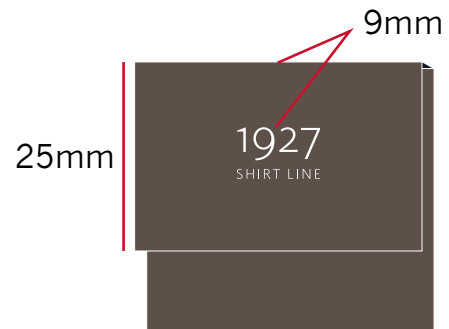

SHIRT TAG 1927 'BLACK' - COMFORT

LBH-B-949C (as LBH-B-945)

Size: W: 38 x H: 35 mm

Material : Hard plastic

MATERIAL COLOUR:

Brown: Major Brown 19-0810 TCX

PRINT COLOR:

White: Brilliant White 11-4001TCX

Front

Back

LBH-B-945 photo ref

Print atwork:

Front:	Back side :
<p>25mm</p> <p>25mm</p>	<p>11mm</p>
Logo as sketch	
Font :New Gothic MT	
Remember to change size accordingly!	