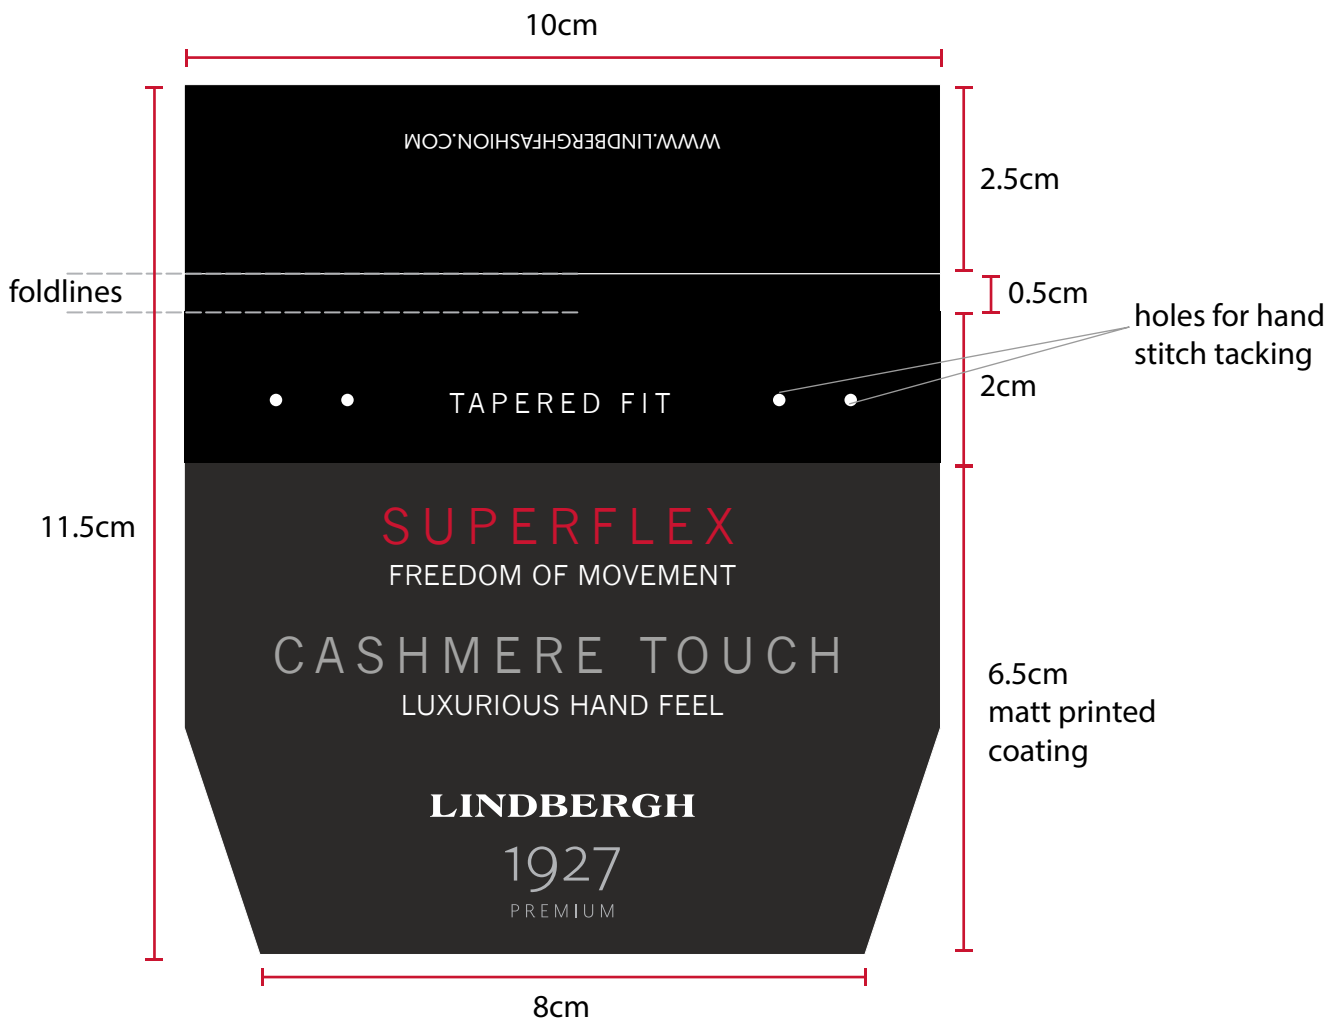

1927: BACK POCKET 'BLACK' SUPERFLEX / CASHMERE TOUCH

LBH-B-953

Back pocket override

Size: 100mm (W) x 115mm (H) unfolded

Quality+ finish : Same as main hangtag = Plick surface (1mm cardboard)

Col: Black as hangtag

'cashmere touch' print color

14-5002TCX Silver
Metallic print

unfolded

Please attach override tag with sewing thread
NOT plastic strip

Thread color: 14-4202TCX Harbor Mist

folded

Artwork

WWW.LINDBERGHFASHION.COM ← Font: Elido - regular 8 PT

TAPERED FIT ← Font: News Gothic MT - regular 10 PT

SUPERFLEX ← Font: News Gothic MT - regular 18 PT
FREEDOM OF MOVEMENT ← Font: News Gothic MT - regular 10 PT

CASHMERE TOUCH ← Font: News Gothic MT - regular 18 PT
LUXURIOUS HAND FEEL ← Font: News Gothic MT - regular 10 PT

LINDBERGH
1927
PREMIUM

10.4cm

7.7cm