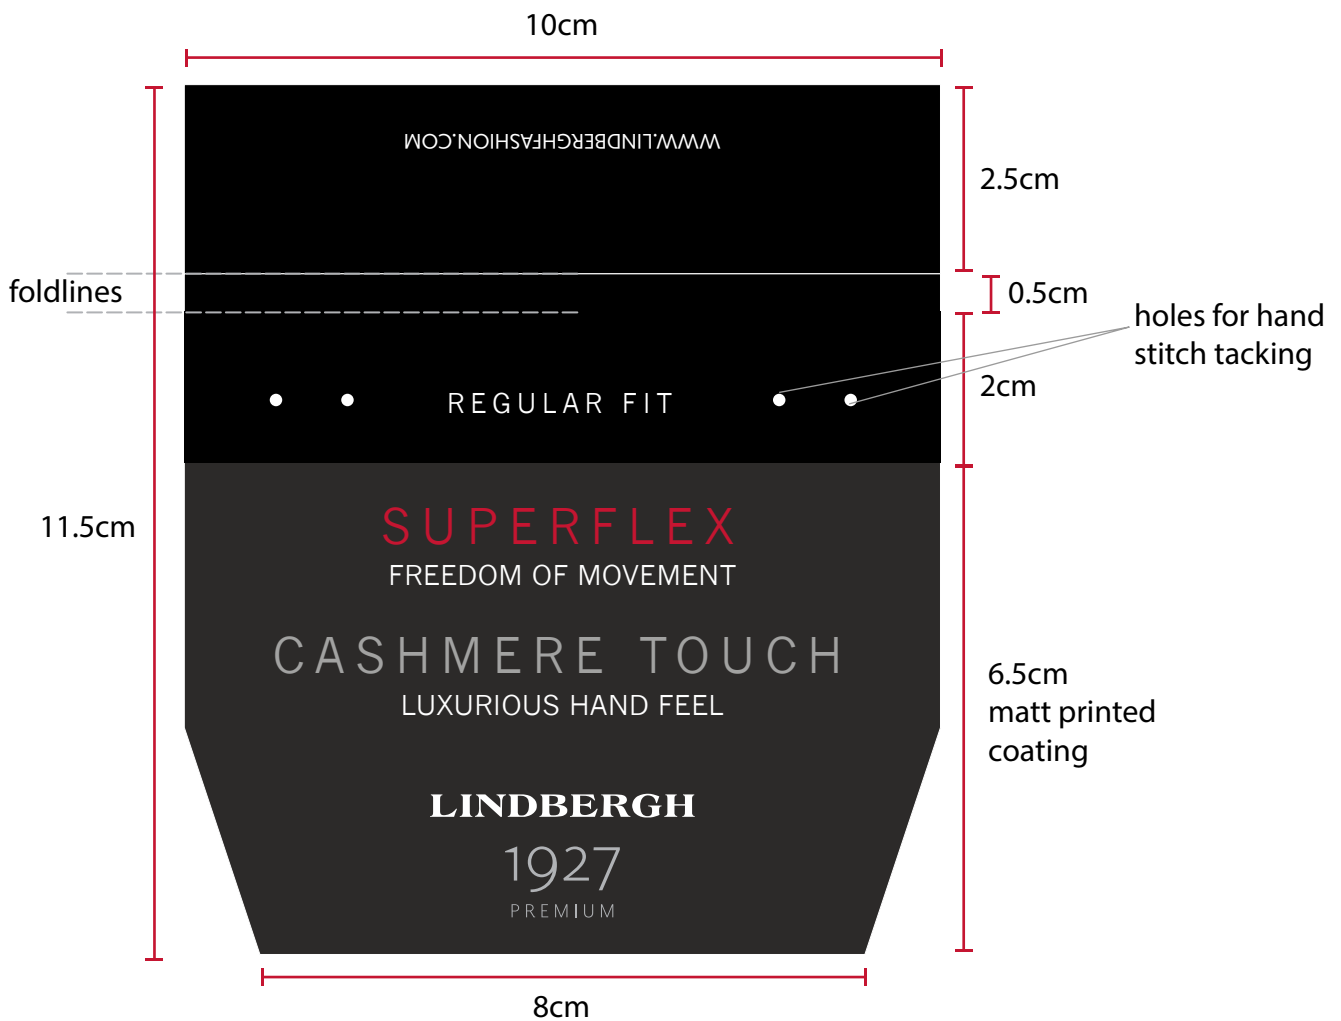

1927: BACK POCKET 'BLACK' SUPERFLEX / CASHMERE TOUCH

REGULAR FIT

LBH-B-953R

Back pocket override

Size: 100mm (W) x 115mm (H) unfolded

Quality+ finish : Same as main hangtag = Plick surface (1mm cardboard)

Col: Black as hangtag

General info print color

WHITE

'Lindbergh' logo print color

WHITE

'1927 PREMIUM' print color

14-4202TCX Harbor Mist

'SUPERFLEX' print color

18-1664TCX True Red
Metallic print

'cashmere touch' print color

14-5002TCX Silver
Metallic print

unfolded

Please attach override tag with sewing thread
NOT plastic strip

Thread color: 14-4202TCX Harbor Mist

folded

Artwork

WWW.LINDBERGHFASHION.COM

← Font: Elido - regular 8 PT

REGULAR FIT

← Font: News Gothic MT - regular 10 PT

SUPERFLEX

← Font: News Gothic MT - regular 18 PT

FREEDOM OF MOVEMENT

← Font: News Gothic MT - regular 10 PT

CASHMERE TOUCH