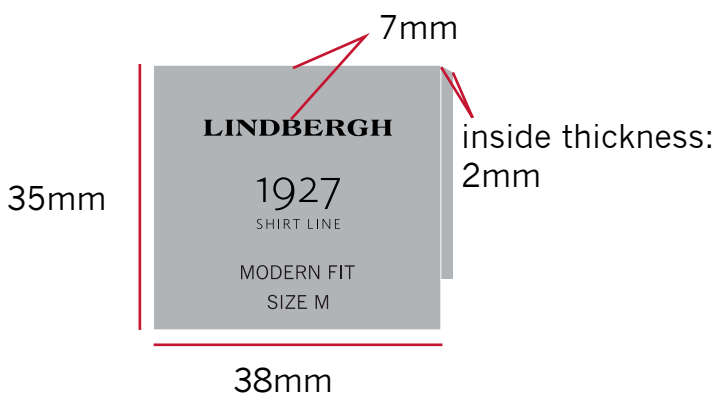

SHIRT TAG 1927 'BLACK'

LBH-B-958 (as LBH-B-945)

Size: W: 38 x H: 35 mm

Material : Hard plastic

MATERIAL COLOUR:

Lt grey : Harbor mist 14-4202 TCX

PRINT COLOR:

Black : Solid Black

(match main labels)

Front

Back

LBH-B-945 photo ref

Print atwork:

Front:

Logo as sketch

Font :New Gothic MT

Remember to change size accordingly!

Back side :