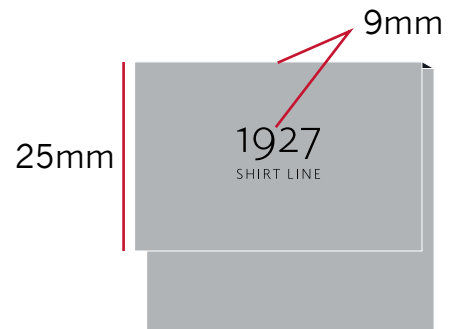

LBH-B-945 photo ref