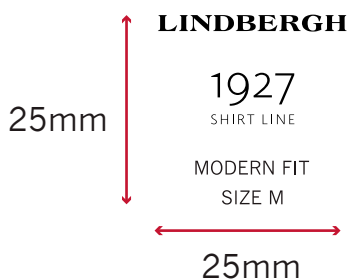

SHIRT TAG 1927 'BLACK'

LBH-B-958 (as LBH-B-945)

Size: W: 38 x H: 35 mm

Material : Hard plastic

MATERIAL COLOUR:

Lt grey : Harbor mist 14-4202 TCX

PRINT COLOR:

Black : Solid Black

(match main labels)

Front

Back

LBH-B-945 photo ref

Print atwork:

Front:

Logo as sketch

Font :New Gothic MT

Remember to change size accordingly!

Back side :