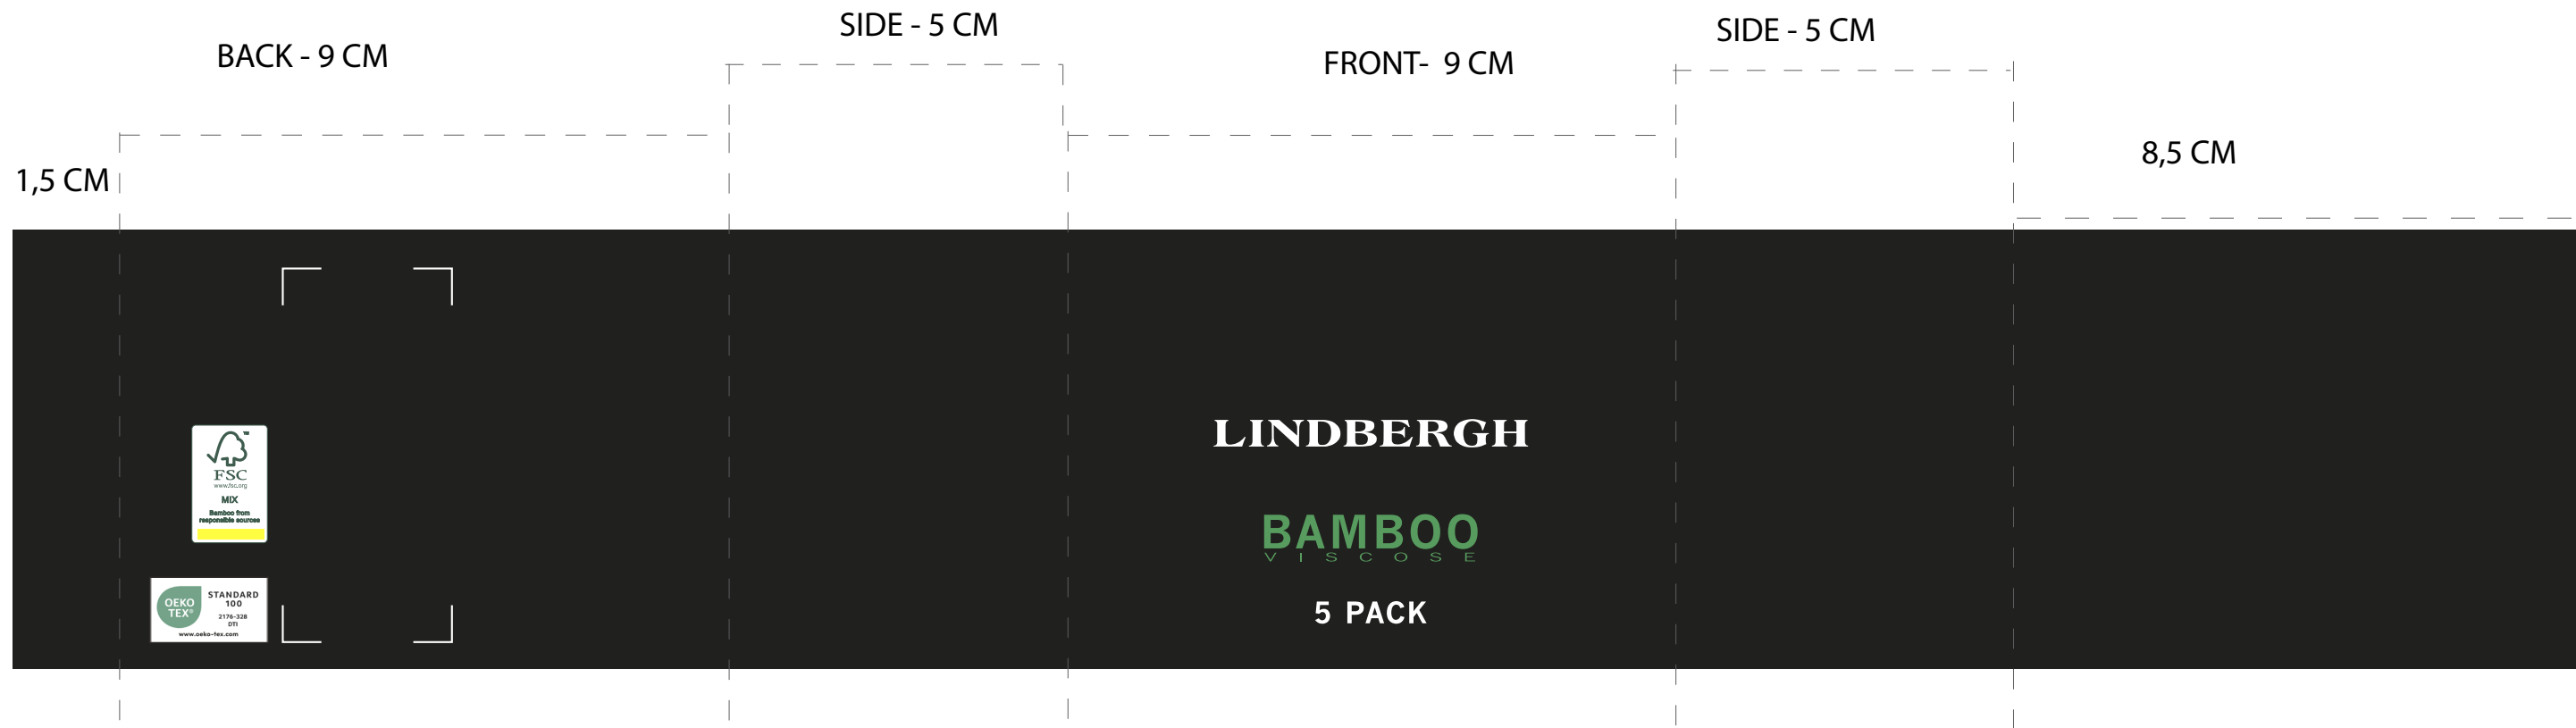

MADE IN

RN no. XXXX /CA no. XXXX

80 % Bamboo, 17 % Polyamide, 3 % Elastane

SUPER SOFT
ANTI-SLIP SECTION
ON THE HEEL

ELASTIC HEM
FOR BETTER FIT

BACK - 9 CM

SIDE - 5 CM

FRONT- 9 CM

SIDE - 5 CM

8,5 CM

1,5 CM

LINDBERGH

BAMBOO
VISCOSE

5 PACK

LINDBERGH

BAMBOO
V I S C O S E