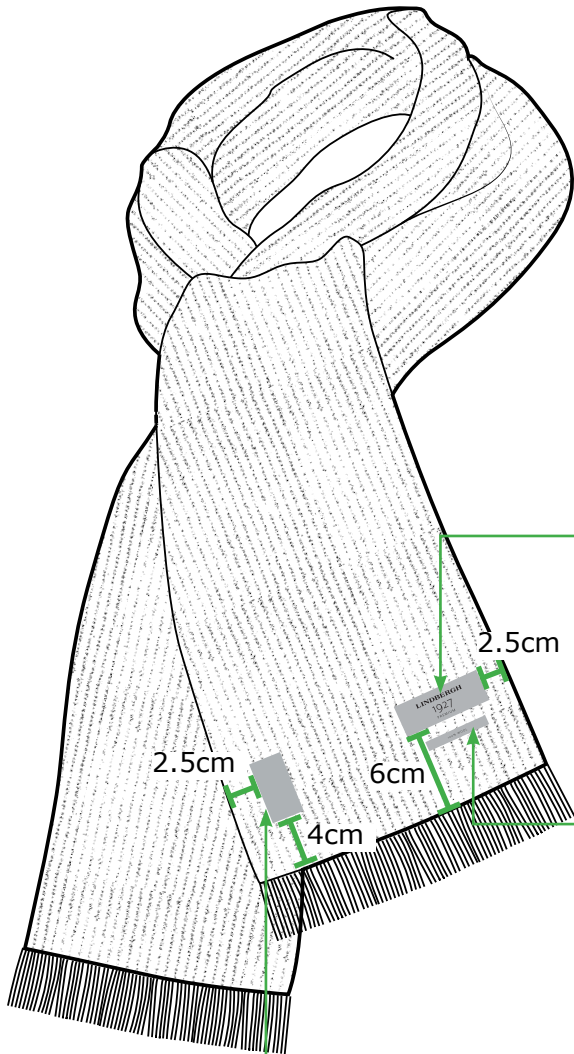

Sticker hangtag

See style sketch
For hangtag number
(if any)

For styles with NO story telling hang tags

HANGTAG LBH-B-999A

Sticker hangtag

STICKER for salesman sample

Back side :

Sticker hangtag

Follow instruction no. :
007 salesman sticker

BARCODE for production

Back side :

Sticker hangtag

Barcode placement
(for production only)
Place price sticker at
fixing points.

STYLE NO.: XX-00000

COL: Charcoal

LABELS to use:

MAIN LABEL
LBH-B-873

STORY TELLING LABEL
(IF ANY)

place 0.5cm below
main label, centered to
main label

See style sketch
For label number

Care label 009

ORDER NO. XXXXX
STYLE NO. XXXXXX

RN nr. 99428
CA68609