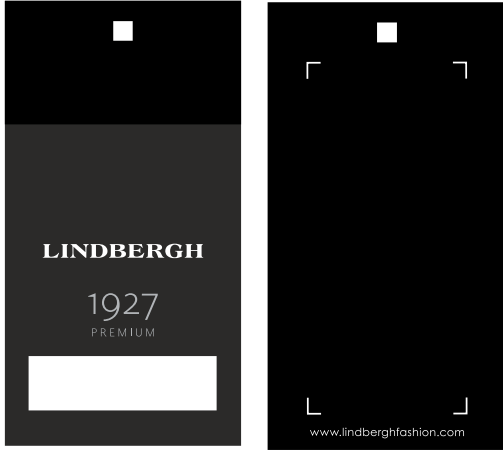

Label: LINDBERGH BLACK	Date: 08/09/23: revised: 9 January 2026 11:51 am	Design: WAI
Description: 1927: Scarf	Labels instructions no.	LBH-B-9900

HANGTAG instructions:

HANGTAG LBH-B-999 + story telling hangtag

Sticker hangtag

See style sketch
For hangtag number
(if any)

For styles with NO story telling hang tags

HANGTAG LBH-B-999A

Sticker hangtag

STICKER for salesman sample

Back side :

Sticker hangtag

Follow instruction no. :
007 salesman sticker

BARCODE for production

Back side :

Sticker hangtag

Barcode placement
(for production only)
Place price sticker at
fixing points.

STYLE NO.: XX-00000

COL: Charcoal