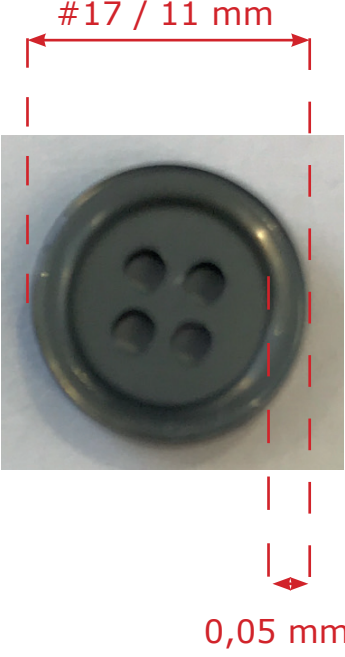

Label: LINDBERGH W H I T E	Output date: 13/09/16 Modification date: 23 March 2020 8:58 am	
Description: Lindbergh white trim - Shirt Button	Ref no.: LBH-W-016	Design: CHO

Shirt Button
Ref. no:
LBH-W-016

Quality:	Plastic / Shiny (as org sample)
Colour:	Grey (as org sample)
Size:	#17
Pieces:	
Supplier:	Supplier made

Measurements:

pls see original sample