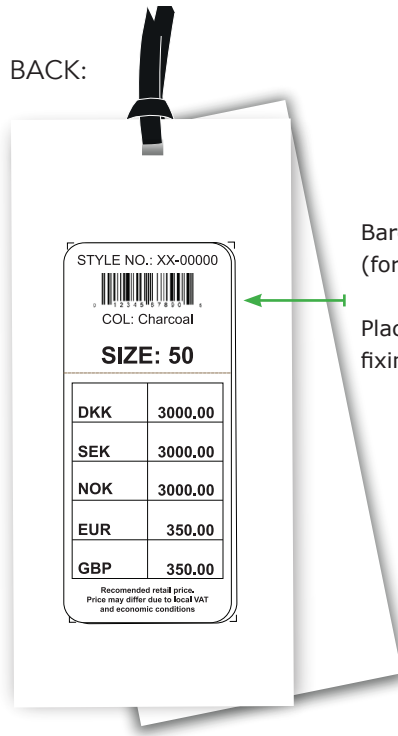

<b>Label:</b> <b>LINDBERGH</b> W H I T E	<b>Description :</b> LINDBERGH WHITE - JACKETS BIG LABEL	<b>Output date:</b> 22/06/16 <b>Modification date:</b> 28 July 2021 2:50 pm
	<b>Label instruction no:</b> LBH-W-3000	<b>Design :</b> JFI

HANGTAG LBH-W-931:

Barcode placement:  
(for production only)

Place price sticker between  
fixing points.

Follow instruction no. :  
007 salesman sticker

**PLACEMENT:**  
Hangtag fixed to the  
neck hanger

NECK LABEL LBH-W-847 + SIZE LABEL LBH-W-842

**PLACEMENT:**

**NECK LABEL**  
2,5 cm from neck line

**SIZE LABEL**  
Must be placed center and  
below main label

Stitch all around label