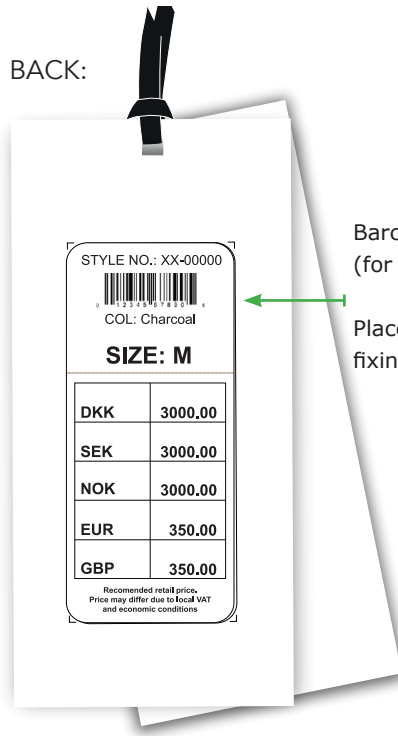

<b>Label:</b> <b>LINDBERGH</b> W H I T E	<b>Description :</b> LINDBERGH WHITE - JACKETS SMALL LABEL	<b>Output date:</b> 22/06/16 <b>Modification date:</b> 28 July 2021 3:05 pm
	<b>Label instruction no:</b> LBH-W-3001	<b>Design :</b> JFI

HANGTAG LBH-W-931:

Barcode placement:  
(for production only)

Place price sticker between  
fixing points.

Follow instruction no. :  
007 salesman sticker

**PLACEMENT:**  
Hangtag fixed to the  
neck hanger

NECK LABEL LBH-W-848 + SIZE LABEL LBH-W-842

Stitch all around label

**PLACEMENT:**

**NECK LABEL**  
2,5 cm from neck line

**SIZE LABEL**  
Must be placed center and  
below main label