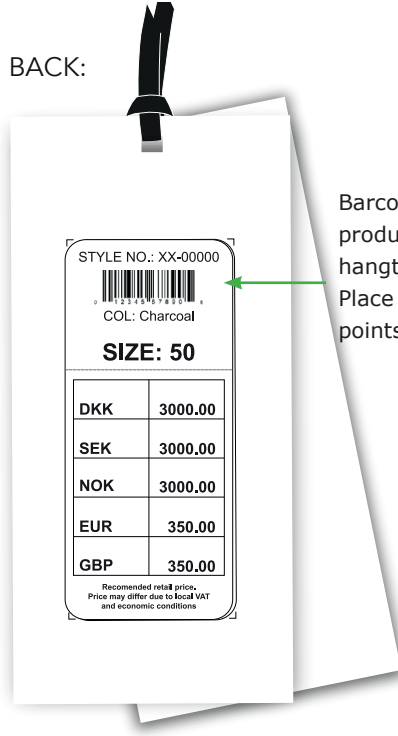

<b>Label:</b> <b>LINDBERGH</b>	<b>Description :</b> LINDBERGH WHITE Blazer- All fit + sizes	<b>Date: 04/08/20</b> <b>Modification date:</b> <b>12 May 2023 2:02 pm</b>
	<b>Label instruction no:</b> LBH-W-3121	<b>Design :</b> AKR

HANGTAG LBH-W-931:

FRONT:

BACK:

Barcode placement (for production only) inside hangtag.  
Place price sticker at fixing points.

Hangtag fixed behind lapel with black metal safty pin

Follow instruction no. :  
007 salesman sticker

LABEL LBH-W-839

**PLACEMENT:**

3,5 cm from inner pocket  
-right side

Stitch all 4 sides.

Col. match label colour

**LINDBERGH**

**LINDBERGH**

PLEASE CHECK MEASUREMENT CHART FOR KIND OF FIT LABEL

**PLEASE CHECK MEASUREMENT CHART FOR KIND OF SIZE LABEL**

Please place the label  
inside left inner pocket  
-right side

SIZE LABEL LBH-W-843

SIZE LABEL LBH-W-842

Always place carelabel  
In left inner pocket  
-left side