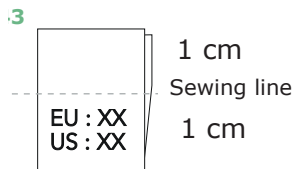

LABEL LBH-W-839

**PLACEMENT:**

3,5 cm from inner pocket  
-right side

Stitch all 4 sides.

Col. match label colour

**LINDBERGH**

**LINDBERGH**

PLEASE CHECK MEASUREMENT CHART FOR KIND OF FIT LABEL

**PLEASE CHECK MEASUREMENT CHART FOR KIND OF SIZE LABEL**

Please place the label  
inside left inner pocket  
-right side

SIZE LABEL LBH-W-843

SIZE LABEL LBH-W-842

Always place carelabel  
In left inner pocket  
-left side