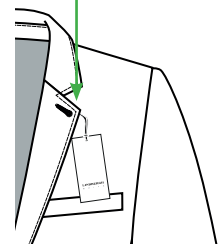

HANGTAG LBH-W-931:

FRONT:

BACK:

Barcode placement (for production only) inside hangtag.  
Place price sticker at fixing points.

Hangtag fixed behind lapel with black metal safty pin

Follow instruction no. :  
007 salesman sticker

LABEL LBH-W-839

**PLACEMENT:**

3,5 cm from inner pocket  
-right side

Stitch all 4 sides.

Col. match label colour

**LINDBERGH**

**LINDBERGH**

PLEASE CHECK MEASUREMENT CHART FOR KIND OF FIT LABEL