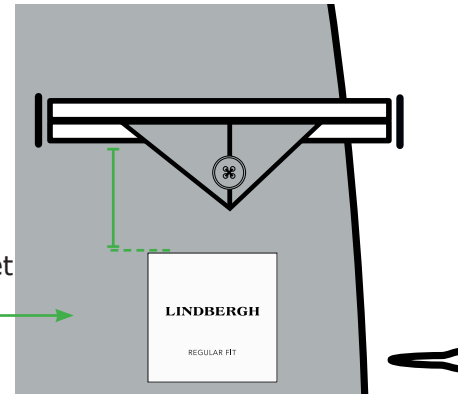

HANGTAG LBH-W-931:

FRONT:

BACK:

Barcode placement (for production only) inside hangtag.  
Place price sticker at fixing points.

Hangtag fixed behind lapel with black metal safty pin

Follow instruction no. :  
007 salesman sticker

LABEL LBH-W-839

**PLACEMENT:**

3,5 cm from inner pocket  
-right side

Stitch all 4 sides.

Col. match label colour

**LINDBERGH**

**LINDBERGH**

PLEASE CHECK MEASUREMENT CHART FOR KIND OF FIT LABEL

<b>Label:</b> <b>LINDBERGH</b>	<b>Description :</b> LINDBERGH WHITE Blazer- All fit + sizes	<b>Date: 04/08/20</b> <b>Modification date:</b> <b>12 May 2023 2:02 pm</b>
	<b>Label instruction no:</b> LBH-W-3121	<b>Design :</b> AKR

**PLEASE CHECK MEASUREMENT CHART FOR KIND OF SIZE LABEL**

Please place the label  
inside left inner pocket  
-right side

SIZE LABEL LBH-W-843

SIZE LABEL LBH-W-842

Always place carelabel  
In left inner pocket  
-left side