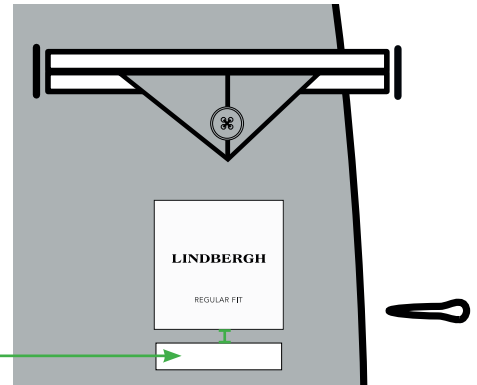

HANGTAG LBH-W-931:

FRONT:

BACK:

Barcode placement (for production only) inside hangtag.  
Place price sticker at fixing points.

Hangtag fixed behind lapel with black metal safty pin

Follow instruction no. :  
007 salesman sticker

**PLEASE CHECK MEASUREMENT CHART FOR KIND OF SIZE LABEL**

Please place the label  
inside left inner pocket  
-right side

SIZE LABEL LBH-W-843

SIZE LABEL LBH-W-842

Always place carelabel  
In left inner pocket  
-left side

**STORYTELLING LABEL:**

See program  
For label number

**PLACEMENT :**

Below main label  
= 1 cm

Stitch both sides.  
Col. match label colour

**2 STORYTELLING LABELS:**

See program  
For label number

**PLACEMENT :**

Distance between  
the storytelling  
labels is 1 cm

Stitch both sides.  
Col. match label colour

Storytelling label 1

Storytelling label 2