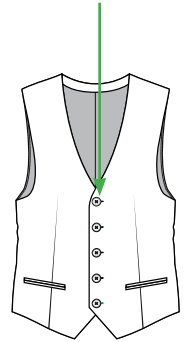

<b>Label:</b> <b>LINDBERGH</b> W H I T E	<b>Description :</b> LINDBERGH WHITE - WAIST COAT -All fit + sizes	<b>date: 15/02/23</b> <b>Modification date:</b> <b>22 March 2023 11:13 am</b>
	<b>Label instruction no:</b> LBH-W-3910	<b>Design :</b> AKR

HANGTAG LBH-W-931:

Hangtag fixed in  
1. buttonhole

Barcode placement (for production only) inside hangtag.  
Place price sticker at fixing points.

Follow instruction no. :  
007 salesman sticker

Always place carelabel  
In sideseam  
10 cm from hemline

**LABEL LBH-W-838**

**PLACEMENT:**  
 stitch both sides  
 Col. match label colour

**PLEASE CHECK MEASUREMENT CHART FOR KIND OF FIT LABEL**

**PLEASE CHECK MEASUREMENT CHART FOR KIND OF SIZE LABEL**

**SIZE LABEL LBH-W-843**

**SIZE LABEL LBH-W-842**

Sewn at bottom of main label  
 Center placed

<b>Label:</b> <b>LINDBERGH</b> W H I T E	<b>Description :</b> LINDBERGH WHITE - WAIST COAT -All fit + sizes	<b>date: 15/02/23</b> <b>Modification date:</b> 22 March 2023 11:13 am
	<b>Label instruction no:</b> LBH-W-3910	<b>Design :</b> AKR