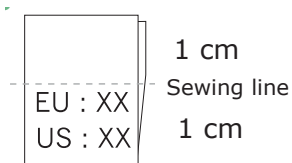

**LABEL LBH-W-838**

**PLACEMENT:**  
 stitch both sides  
 Col. match label colour

**PLEASE CHECK MEASUREMENT CHART FOR KIND OF FIT LABEL**

**PLEASE CHECK MEASUREMENT CHART FOR KIND OF SIZE LABEL**

**SIZE LABEL LBH-W-843**

**SIZE LABEL LBH-W-842**

Sewn at bottom of main label  
 Center placed

<b>Label:</b> <b>LINDBERGH</b> W H I T E	<b>Description :</b> LINDBERGH WHITE - WAIST COAT -All fit + sizes	<b>date: 15/02/23</b> <b>Modification date:</b> 22 March 2023 11:13 am
	<b>Label instruction no:</b> LBH-W-3910	<b>Design :</b> AKR