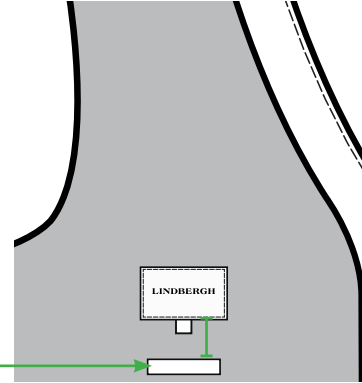

HANGTAG LBH-W-931:

Hangtag fixed in  
1. buttonhole

Barcode placement (for production only) inside hangtag.  
Place price sticker at fixing points.

Follow instruction no. :  
007 salesman sticker

Always place carelabel  
In sideseam  
10 cm from hemline

**SIZE LABEL LBH-W-842**

Sewn at bottom of main label  
 Center placed

<b>Label:</b> <b>LINDBERGH</b> W H I T E	<b>Description :</b> LINDBERGH WHITE - WAIST COAT -All fit + sizes	<b>date: 15/02/23</b> <b>Modification date:</b> 22 March 2023 11:13 am
	<b>Label instruction no:</b> LBH-W-3910	<b>Design :</b> AKR

**STORYTELLING LABEL:**

See program  
For label number

**PLACEMENT :**

Below main label  
= 3 cm

Stitch both sides.  
Col. match label colour

**2 STORYTELLING LABELS:**

See program  
For label number

**PLACEMENT :**

Distance between  
the storytelling  
labels is 1 cm

Stitch both sides.  
Col. match label colour

Storytelling label 1

Storytelling label 2