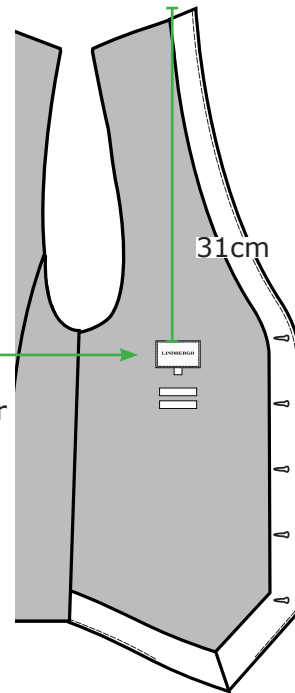

HANGTAG LBH-W-931:

Hangtag fixed in  
1. buttonhole

Barcode placement (for production only) inside hangtag.  
Place price sticker at fixing points.

Follow instruction no. :  
007 salesman sticker

Always place carelabel  
In sideseam  
10 cm from hemline

<b>Label:</b> <b>LINDBERGH</b> W H I T E	<b>Description :</b> LINDBERGH WHITE - WAIST COAT -All fit + sizes	<b>date: 15/02/23</b> <b>Modification date:</b> 22 March 2023 11:13 am
	<b>Label instruction no:</b> LBH-W-3910	<b>Design :</b> AKR

**LABEL LBH-W-838**

**PLACEMENT:**  
 stitch both sides  
 Col. match label colour

**PLEASE CHECK MEASUREMENT CHART FOR KIND OF FIT LABEL**

**PLEASE CHECK MEASUREMENT CHART FOR KIND OF SIZE LABEL**

**SIZE LABEL LBH-W-843**

**SIZE LABEL LBH-W-842**

Sewn at bottom of main label  
 Center placed

<b>Label:</b> <b>LINDBERGH</b> W H I T E	<b>Description :</b> LINDBERGH WHITE - WAIST COAT -All fit + sizes	<b>date: 15/02/23</b> <b>Modification date:</b> 22 March 2023 11:13 am
	<b>Label instruction no:</b> LBH-W-3910	<b>Design :</b> AKR