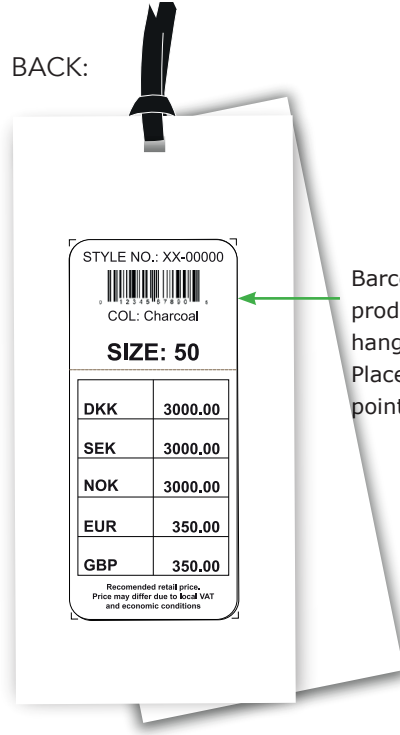

<b>Label:</b> <b>LINDBERGH</b> W H I T E	<b>Description :</b> LINDBERGH WHITE - WAIST COAT -All fit + sizes	<b>date: 15/02/23</b> <b>Modification date:</b> <b>22 March 2023 11:13 am</b>
	<b>Label instruction no:</b> LBH-W-3910	<b>Design :</b> AKR

HANGTAG LBH-W-931:

Hangtag fixed in  
1. buttonhole

Barcode placement (for production only) inside hangtag.  
Place price sticker at fixing points.

Follow instruction no. :  
007 salesman sticker

Always place carelabel  
In sideseam  
10 cm from hemline

**LABEL LBH-W-838**

**PLACEMENT:**  
 stitch both sides  
 Col. match label colour

**PLEASE CHECK MEASUREMENT CHART FOR KIND OF FIT LABEL**

**PLEASE CHECK MEASUREMENT CHART FOR KIND OF SIZE LABEL**

**SIZE LABEL LBH-W-843**

**SIZE LABEL LBH-W-842**

Sewn at bottom of main label  
 Center placed

<b>Label:</b> <b>LINDBERGH</b> W H I T E	<b>Description :</b> LINDBERGH WHITE - WAIST COAT -All fit + sizes	<b>date: 15/02/23</b> <b>Modification date:</b> 22 March 2023 11:13 am
	<b>Label instruction no:</b> LBH-W-3910	<b>Design :</b> AKR