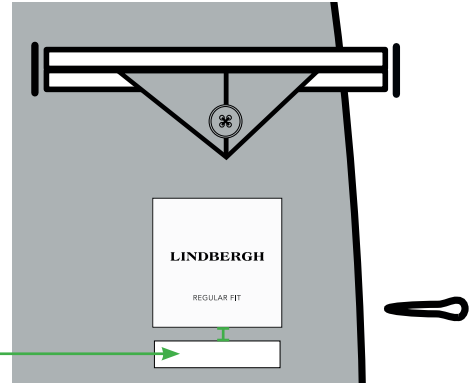

HANGTAG LBH-W-931:

Barcode placement (for production only) inside hangtag.
Place price sticker at fixing points.

Hangtag fixed behind lapel with black metal safety pin

Follow instruction no. :
007 salesman sticker

5 cm

5 cm

PLACEMENT:
 3,5 cm from inner pocket
 -right side

Stitch all 4 sides.
 Col. match label colour

PLEASE CHECK MEASUREMENT CHART FOR KIND OF FIT LABEL

Label: LINDBERGH W H I T E	Description : LINDBERGH WHITE - SUITS both size 50 and M + ALL FIT	Date: 07/07/21 Modification date: 21 March 2023 11:40 am
	Label instruction no: LBH-W-6000	Design : AKR

PLEASE CHECK MEASUREMENT CHART FOR KIND OF SIZE LABEL

Please place the label
 inside left inner pocket
 -right side

SIZE LABEL LBH-W-843

SIZE LABEL LBH-W-842

Always place carelabel
 In left inner pocket
 -left side

See program
For label number

PLACEMENT :

Below main label
= 1 cm

Stitch both sides.
Col. match label colour

2 STORYTELLING LABELS:

See program
For label number

PLACEMENT :

Distance between
the storytelling
labels is 1 cm