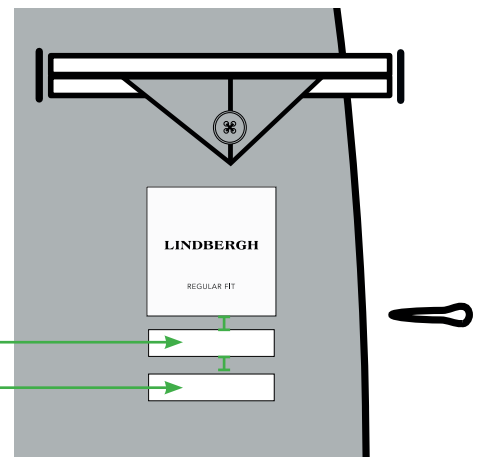

PLEASE CHECK MEASUREMENT CHART FOR KIND OF SIZE LABEL

Please place the label
 inside left inner pocket
 -right side

SIZE LABEL LBH-W-843

SIZE LABEL LBH-W-842

Always place carelabel
 In left inner pocket
 -left side

See program
For label number

PLACEMENT :

Below main label
= 1 cm

Stitch both sides.
Col. match label colour

2 STORYTELLING LABELS:

See program
For label number

PLACEMENT :

Distance between
the storytelling
labels is 1 cm

Stitch both sides.
Col. match label colour

Storytelling label 1

Storytelling label 2

Label: LINDBERGH W H I T E	Description : LINDBERGH WHITE - SUITS both size 50 and M + ALL FIT	Date: 07/07/21 Modification date: 21 March 2023 11:40 am
	Label instruction no: LBH-W-6000	Design : AKR

PANTS

PLACEMENT:

Hangtag must be fixed with knot at beltloop. See sketch below

HANGTAG LBH-W-931:

FRONT:

BACK:

Inside hangtag.
Place price sticker at fixing points.

Follow instruction no. :
007 salesman sticker.
For both saleman's
sample + production