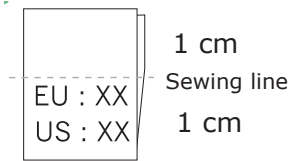

5 cm

5 cm

PLACEMENT:
 3,5 cm from inner pocket
 -right side

Stitch all 4 sides.
 Col. match label colour

PLEASE CHECK MEASUREMENT CHART FOR KIND OF FIT LABEL

Label: LINDBERGH W H I T E	Description : LINDBERGH WHITE - SUITS both size 50 and M + ALL FIT	Date: 07/07/21 Modification date: 21 March 2023 11:40 am
	Label instruction no: LBH-W-6000	Design : AKR

PLEASE CHECK MEASUREMENT CHART FOR KIND OF SIZE LABEL

Please place the label
 inside left inner pocket
 -right side

SIZE LABEL LBH-W-843

SIZE LABEL LBH-W-842

Always place carelabel
 In left inner pocket
 -left side