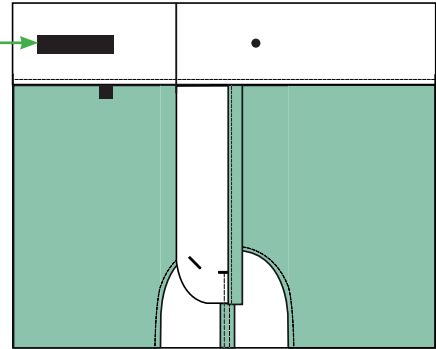

LABEL LBH-W-838

PLACEMENT - CB INSIDE:

Stitch both sides.
Col. match label colour

PLEASE CHECK MEASUREMENT CHART FOR KIND OF FIT LABEL

SIZE LABEL:

SAME AS BLAZER

Place size label 8 cm from CF - left hand side.

STORYTELLING LABEL:

See program
For label reference

Place storytelling label
8 cm from CF- left
hand and centered
with the waistband

Stitch both sides.
Col. match label colour

PLACEMENT - INSIDE:

2 STORYTELLING LABELS:

See program
For label reference

Place storytelling label
8 cm from CF- left
hand and centered
with the waistband.
Distance in between
the 2 labels is 0,5 cm.

Stitch both sides.
Col. match label colour

PLACEMENT - INSIDE: