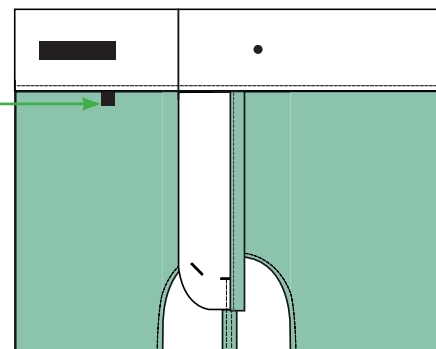

Stitch both sides.
Col. match label colour

PLEASE CHECK MEASUREMENT CHART FOR KIND OF FIT LABEL

SIZE LABEL:

SAME AS BLAZER

Place size label 8 cm from CF - left hand side.

PLACEMENT - INSIDE: