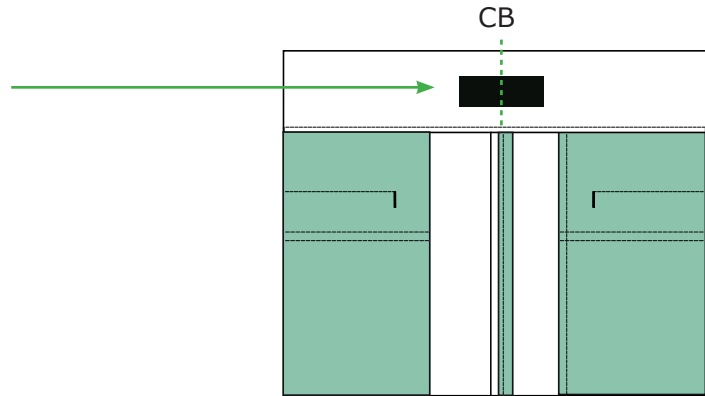

PANTS

PLACEMENT:

Hangtag must be fixed with knot at beltloop. See sketch below

HANGTAG LBH-W-931:

FRONT:

BACK:

Inside hangtag.
Place price sticker at fixing points.

Follow instruction no. :
007 salesman sticker.
For both saleman's
sample + production

LABEL LBH-W-838

PLACEMENT - CB INSIDE:

Stitch both sides.
Col. match label colour

PLEASE CHECK MEASUREMENT CHART FOR KIND OF FIT LABEL

SIZE LABEL:

SAME AS BLAZER

Place size label 8 cm from CF - left hand side.