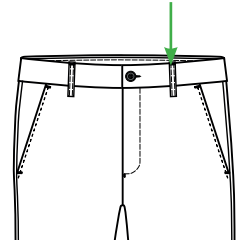

PLEASE CHECK MEASUREMENT CHART FOR KIND OF SIZE LABEL

Please place the label
 inside left inner pocket
 -right side

SIZE LABEL LBH-W-843

SIZE LABEL LBH-W-842

Always place carelabel
 In left inner pocket
 -left side

See program
For label number

PLACEMENT :

Below main label
= 1 cm

Stitch both sides.
Col. match label colour

2 STORYTELLING LABELS:

See program
For label number

PLACEMENT :

Distance between
the storytelling
labels is 1 cm

Stitch both sides.
Col. match label colour

Storytelling label 1

Storytelling label 2

Label: LINDBERGH W H I T E	Description : LINDBERGH WHITE - SUITS both size 50 and M + ALL FIT	Date: 07/07/21 Modification date: 21 March 2023 11:40 am
	Label instruction no: LBH-W-6000	Design : AKR

PANTS

PLACEMENT:

Hangtag must be fixed with knot at beltloop. See sketch below

HANGTAG LBH-W-931:

FRONT:

BACK:

Inside hangtag.
Place price sticker at fixing points.

Follow instruction no. :
007 salesman sticker.
For both saleman's
sample + production