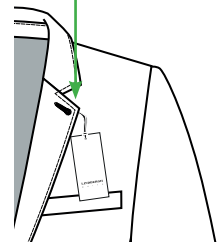

HANGTAG LBH-W-931:

Barcode placement (for production only) inside hangtag.
Place price sticker at fixing points.

Hangtag fixed behind lapel with black metal safety pin

Follow instruction no. :
007 salesman sticker

5 cm

5 cm

PLACEMENT:
 3,5 cm from inner pocket
 -right side

Stitch all 4 sides.
 Col. match label colour

PLEASE CHECK MEASUREMENT CHART FOR KIND OF FIT LABEL

Label: LINDBERGH W H I T E	Description : LINDBERGH WHITE - SUITS both size 50 and M + ALL FIT	Date: 07/07/21 Modification date: 21 March 2023 11:40 am
	Label instruction no: LBH-W-6000	Design : AKR