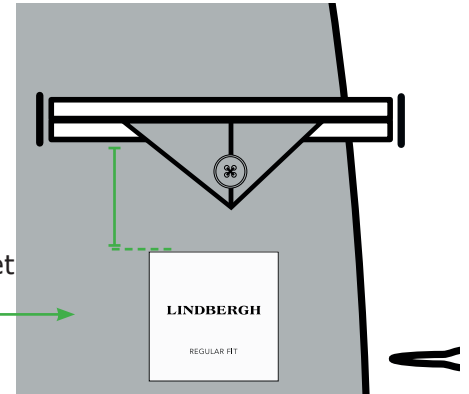

HANGTAG LBH-W-931:

Barcode placement (for production only) inside hangtag.
Place price sticker at fixing points.

Hangtag fixed behind lapel with black metal safety pin

Follow instruction no. :
007 salesman sticker

Label: LINDBERGH W H I T E	Description : LINDBERGH WHITE - SUITS both size 50 and M + ALL FIT	Date: 07/07/21 Modification date: 21 March 2023 11:40 am
	Label instruction no: LBH-W-6000	Design : AKR

LABEL LBH-W-839

5 cm

5 cm

PLACEMENT:
 3,5 cm from inner pocket
 -right side

Stitch all 4 sides.
 Col. match label colour

PLEASE CHECK MEASUREMENT CHART FOR KIND OF FIT LABEL

Label: LINDBERGH W H I T E	Description : LINDBERGH WHITE - SUITS both size 50 and M + ALL FIT	Date: 07/07/21 Modification date: 21 March 2023 11:40 am
	Label instruction no: LBH-W-6000	Design : AKR

PLEASE CHECK MEASUREMENT CHART FOR KIND OF SIZE LABEL

Please place the label
 inside left inner pocket
 -right side

SIZE LABEL LBH-W-843

SIZE LABEL LBH-W-842

Always place carelabel
 In left inner pocket
 -left side