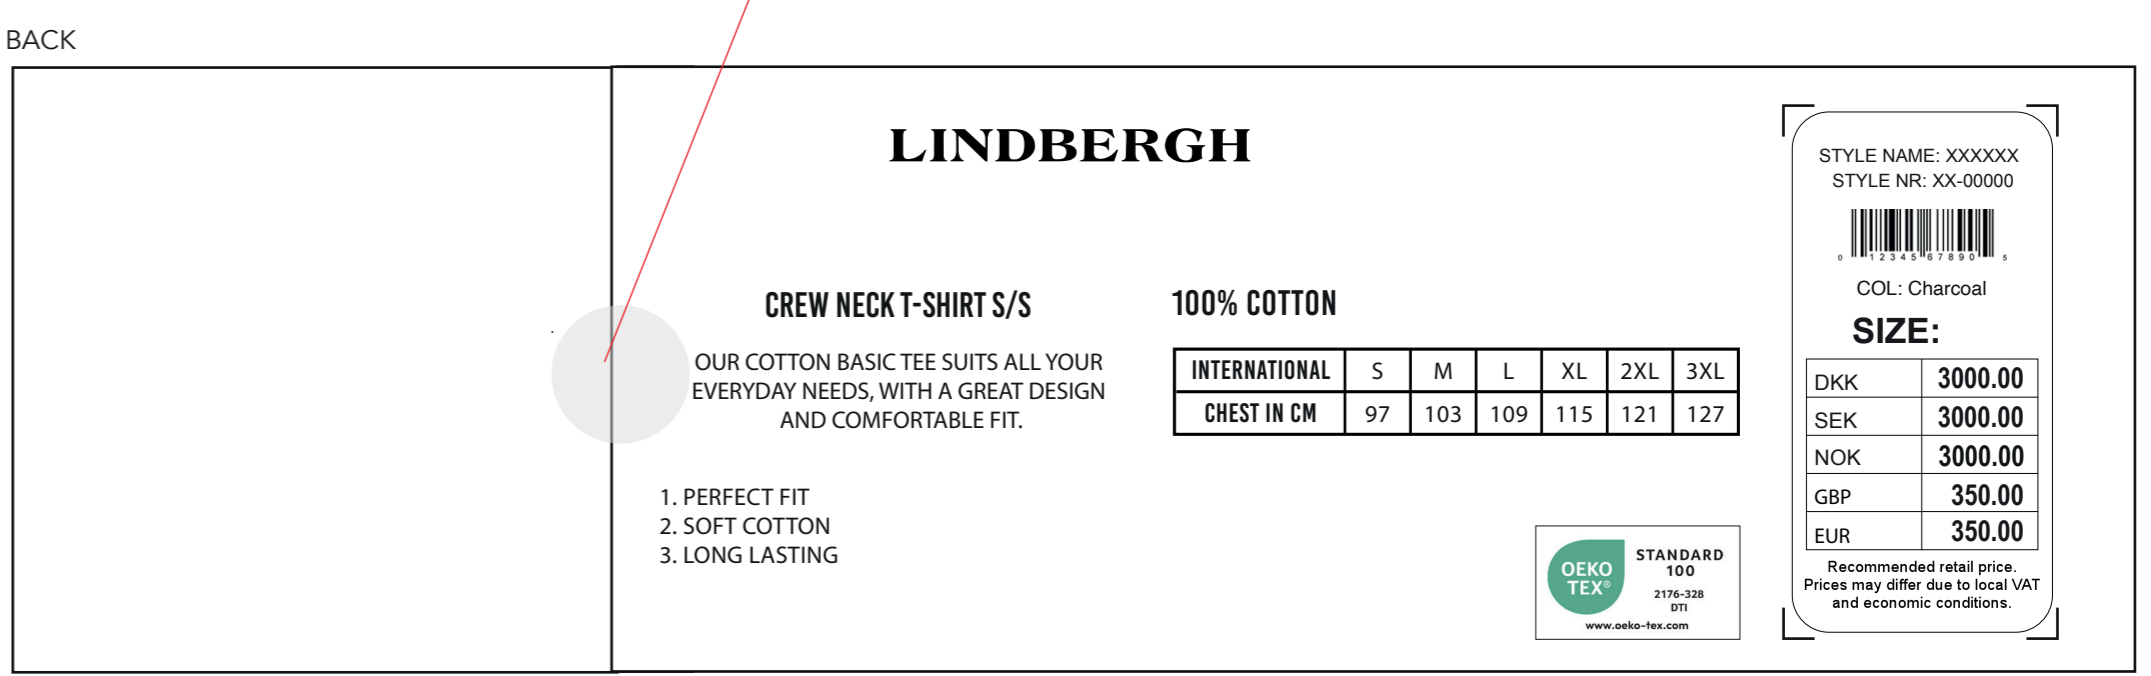

REF PHOTO FOR CARBOARD QUALITY