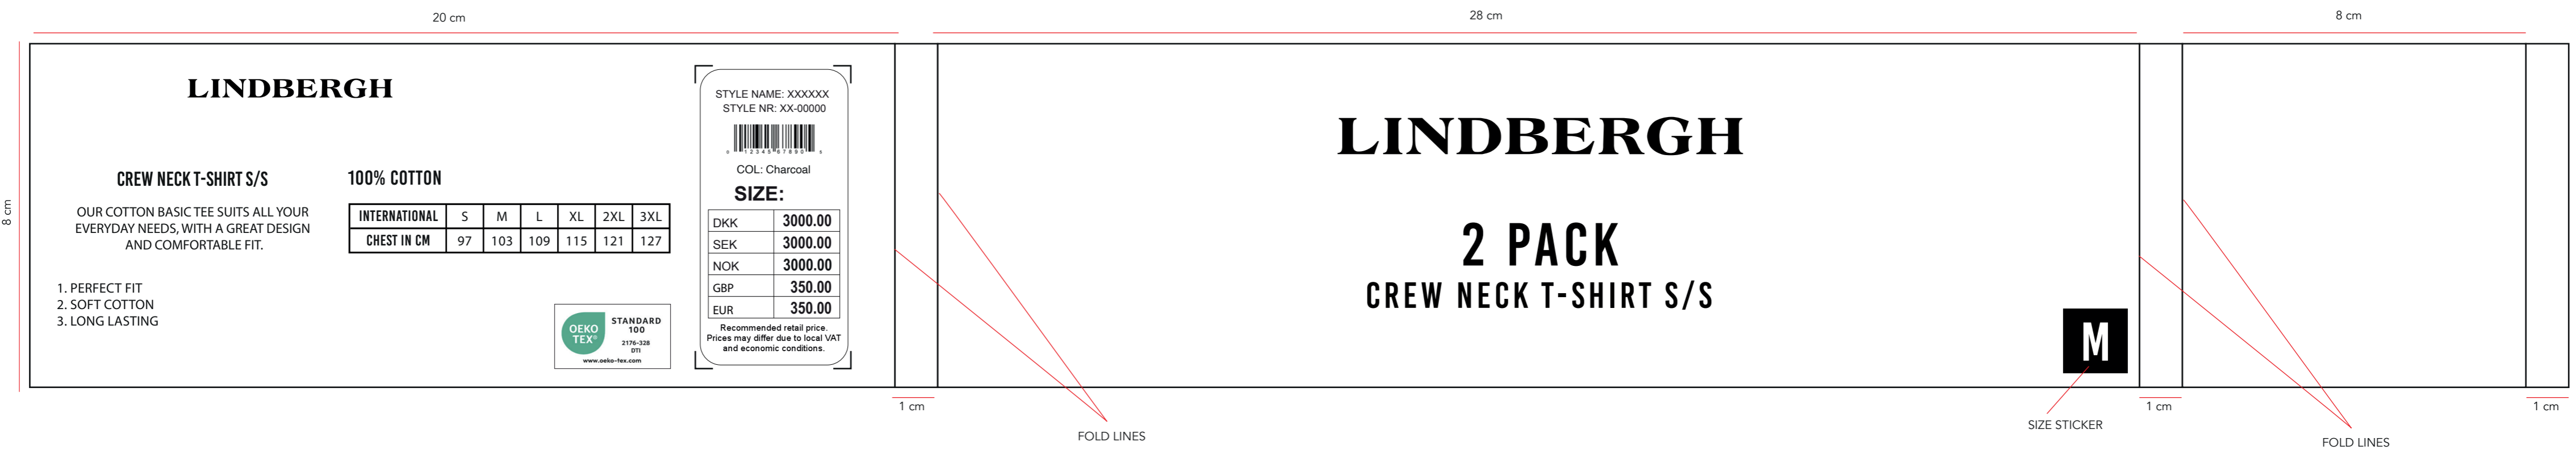

CARDBOARD COLOURS :

- white cardboard 11-4001TCX
- black text & Tee Illustrations 19-3911TCX

SIZE STICKER COLOURS :

- white 11-4001TCX
- black 19-3911TCX