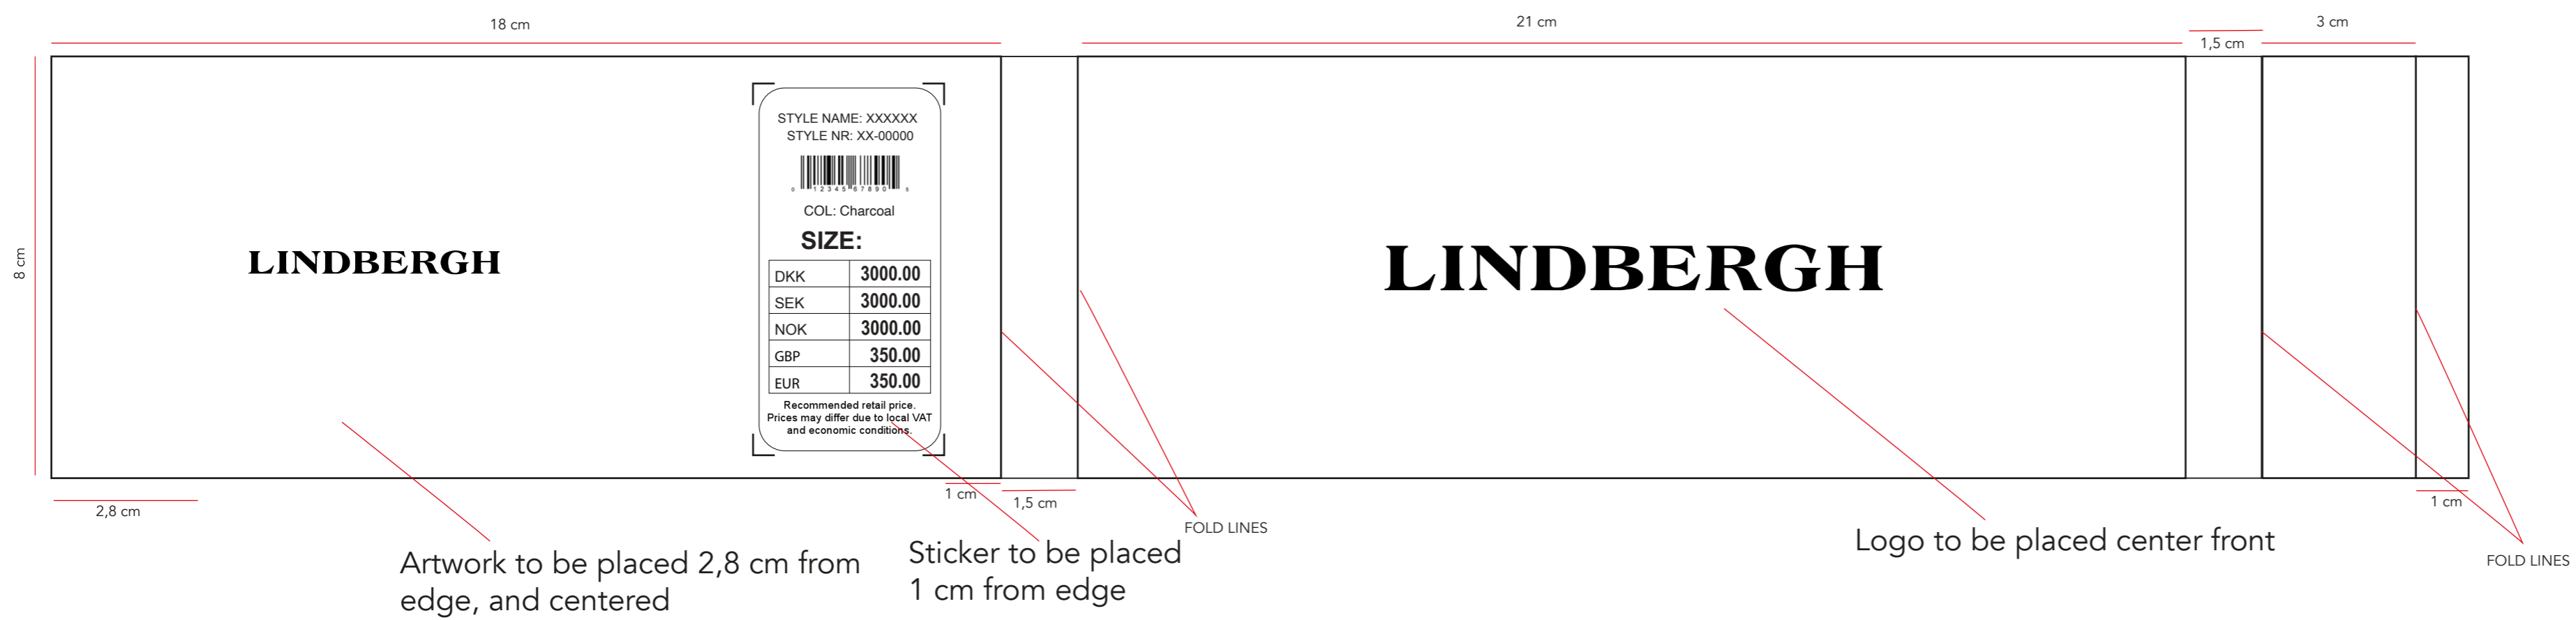

FRONT

BACK

CARDBOARD COLOURS :

- white cardboard
11-4001TCX
- black text & Tee Illustrations
19-3911TCX

SIZE STICKER COLOURS :

- white
11-4001TCX
- black
19-3911TCX

FOLDED

FRONT

BACK

REF PHOTO FOR CARBOARD QUALITY

wrap the tissue paper around shirts, so it is between the cardboard and the t-shirts
 tissue paper size

31 cm

12 cm

REF PHOTO FOR POLYBAG QUALITY

9,4 cm

0,9 cm

LINDBERGH

5,7 cm

LINDBERGH

4,8 cm

STRETCH FABRIC

TECHNICAL

SUPERFLEX