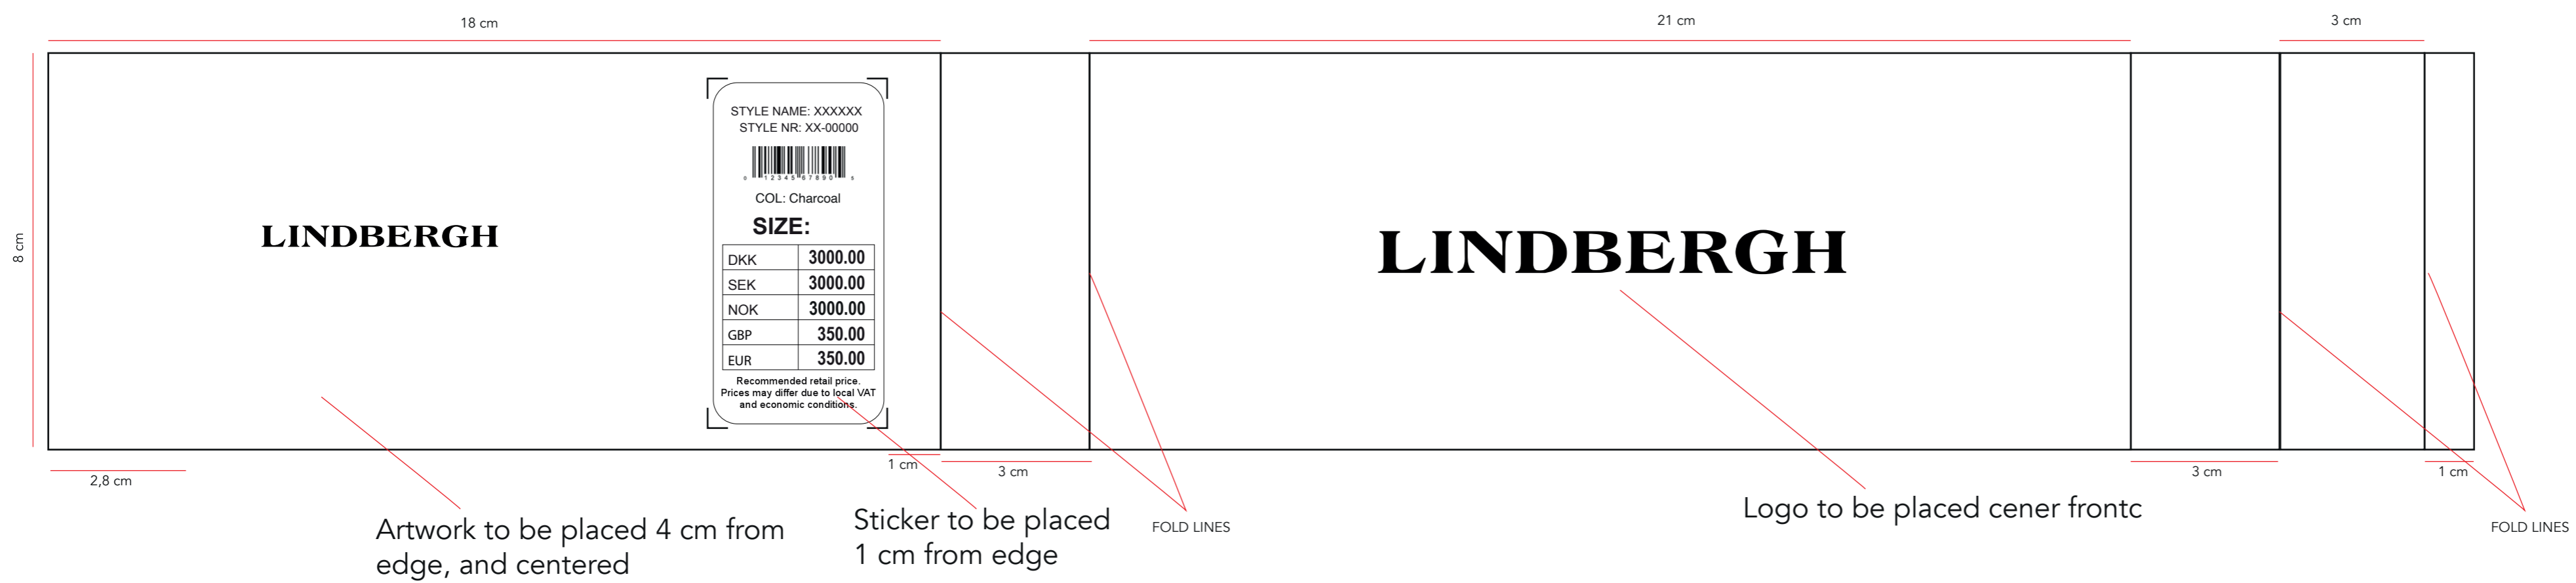

FRONT

BACK

CARDBOARD COLOURS :

- white cardboard 11-4001TCX
- black text & Tee Illustrations 19-3911TCX

SIZE STICKER COLOURS :

- white 11-4001TCX
- black 19-3911TCX

FOLDED

FRONT

BACK

REF PHOTO FOR CARBOARD QUALITY

REF PHOTO FOR POLYBAG QUALITY

wrap the tissue paper around Shirts, so it is between the cardboard and the t-shirts
 tissue paper size

31 cm

12 cm

9,4 cm

0,9 cm

LINDBERGH

5,7 cm

LINDBERGH

STRETCH FABRIC

TECHNICAL

SUPERFLEX