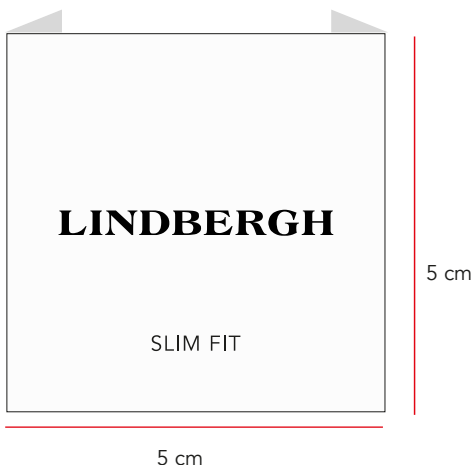

Font logo : as sketch

Font fit : Avenir book
Size: 8 pt

LINDBERGH

logo center placed at label

SLIM FIT

Fit placed: 0,8 cm from bottom

LINDBERGH

RELAXED FIT

LINDBERGH

REGULAR FIT

LINDBERGH

COMFORT FIT

LINDBERGH

RELAXED FIT

LINDBERGH

REGULAR FIT

LINDBERGH

COMFORT FIT

LINDBERGH

OVERSIZED FIT

LINDBERGH

OVERSIZED FIT

QUALITY = SAME AS LBH-W-848

REF. FOR QUALITY + COLOUR + PRINT
A-TEX: GRAY #225