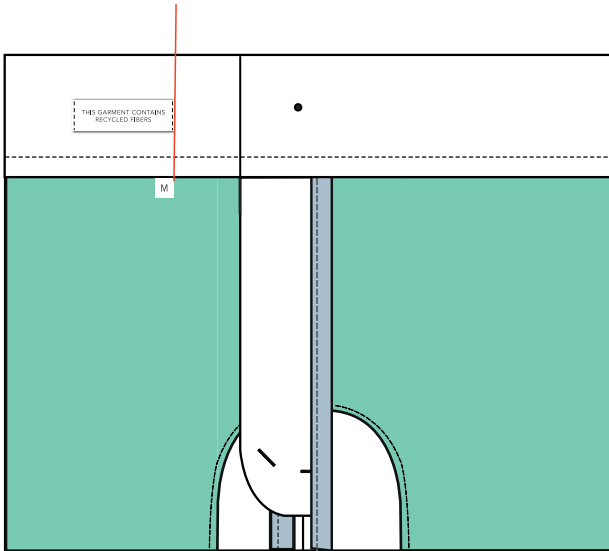

Logo Placement & text: centered

Font: Avenir book  
Size: 6,5 pt

REF. FOR QUALITY + COLOUR + PRINT  
A-TEX: GRAY #225

**PLACEMENT TROUSER/SHORT:**

Placed vertically aligned with the size label and centered with waistband

**PLACEMENT BLAZER:**

Placed vertically aligned with main label 849 + 879

Placed vertically aligned with main label 849

THIS GARMENT CONTAINS  
RECYCLED FIBERS