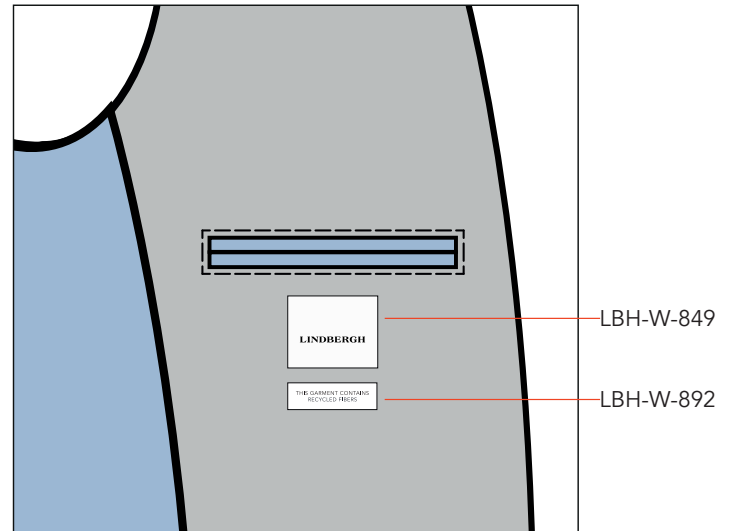

Logo Placement & text: centered

Font: Avenir book  
Size: 6,5 pt

REF. FOR QUALITY + COLOUR + PRINT  
A-TEX: GRAY #225

**PLACEMENT TROUSER/SHORT:**

Placed vertically aligned with the size label and centered with waistband

**PLACEMENT BLAZER:**

Placed vertically aligned with main label 849 + 879

Placed vertically aligned with main label 849

THIS GARMENT CONTAINS  
RECYCLED FIBERS