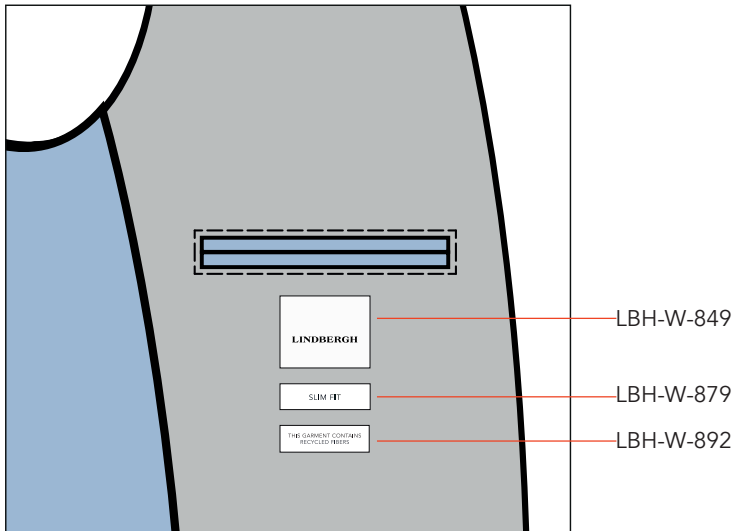

Logo Placement & text: centered

Font: Avenir book  
Size: 6,5 pt

REF. FOR QUALITY + COLOUR + PRINT  
A-TEX: GRAY #225

**PLACEMENT TROUSER/SHORT:**

Placed vertically aligned with the size label and centered with waistband

**PLACEMENT BLAZER:**

Placed vertically aligned with main label 849 + 879

Placed vertically aligned with main label 849

THIS GARMENT CONTAINS  
RECYCLED FIBERS