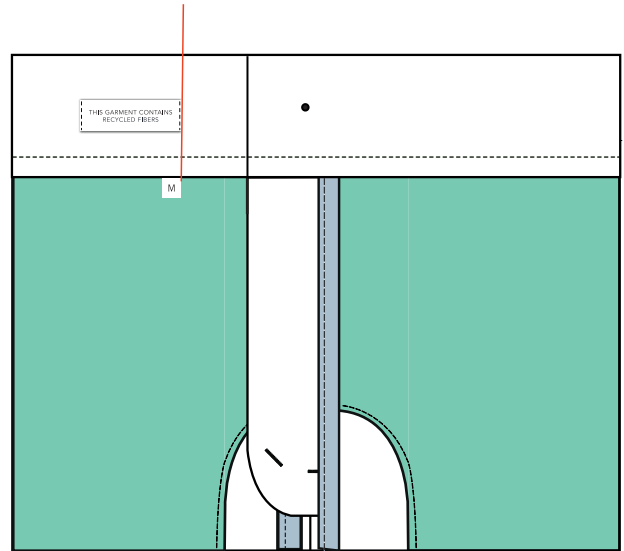

Logo Placement & text: centered

Font: Avenir book  
Size: 6,5 pt

REF. FOR QUALITY + COLOUR + PRINT  
A-TEX: GRAY #225

**PLACEMENT TROUSER/SHORT:**

Placed vertically aligned with the size label and centered with waistband

**PLACEMENT BLAZER:**

Placed vertically aligned with main label 849 + 879

Placed vertically aligned with main label 849

THIS GARMENT CONTAINS  
RECYCLED FIBERS