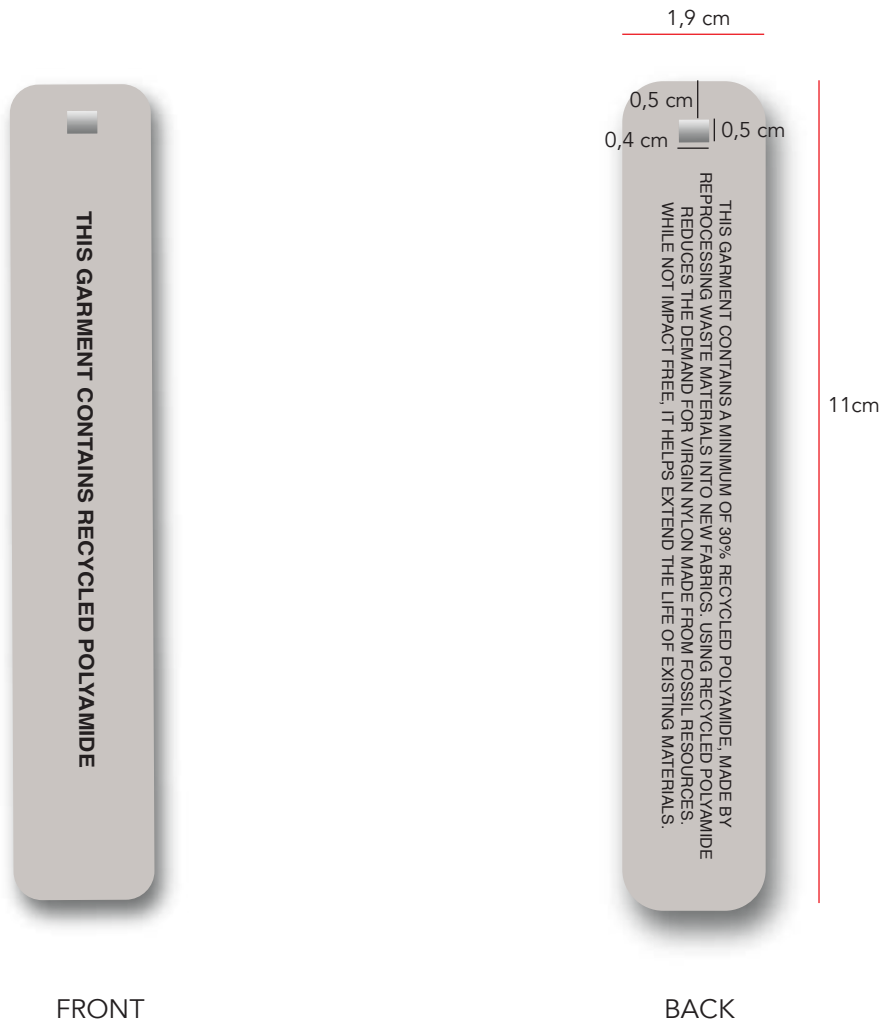

FRONT

BACK

**NOTE:**  
Recycled polyamide tag should hang in front.

FRONT

BACK

**NOTE:**  
 Recycled polyamide tag should hang in front.

Font Details :  
Helvetica Bold 8 pt

Font Details :  
Helvetica Regular 6 pt  
  
Vertical scale 98%  
Horizontal Scale 100%  
Set the tracking for selected caracter 35

REF. FOR QUALITY, THICKNESS AND COLOR OF PAPER

REF. FOR PRINT TECHNIQUE  
A-TEX: GRAY #840

SEE SEND SAMPLE

TEXT:  
Black print slightly shiny

REF. FOR STRING  
QUALITY + COLOUR  
A-TEX: GRAY #221

Grossgrain tape  
black, 4 mm