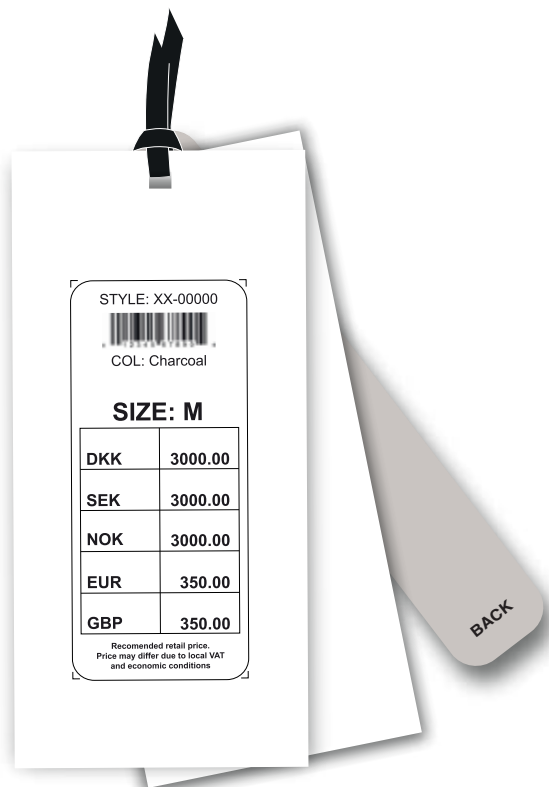

FRONT

BACK

NOTE:
Recycled polyamide tag
should hang in front.

FRONT

BACK

LINDBERGH

FRONT

STYLE: XX-00000

COL: Charcoal

SIZE: M

DKK	3000.00
SEK	3000.00
NOK	3000.00
EUR	350.00
GBP	350.00

Recommended retail price.
Price may differ due to local VAT and economic conditions

BACK

NOTE:
Recycled polyamide tag
should hang in front.

Font Details :
 MenoDisplayCondensed
 semibold italic
 14 pt

Font Details :
 Helvetica Regular 6 pt
 Vertical scale 98%
 Horizontal Scale 100%
 Set the tracking for selected character 35

PAPER
Ref for:

- Quality
- Weight
- Colour

PRINT
Ref for:

- Slightly glossy finish
- A-tex ref: GRAY #840

STRING
Ref for:

- Quality: Nylon/Polyester
- Colour: Black
- Construction: 4mm gossgrain
- A-tex ref: GRAY #22

THE VINTAGE CAPSULE