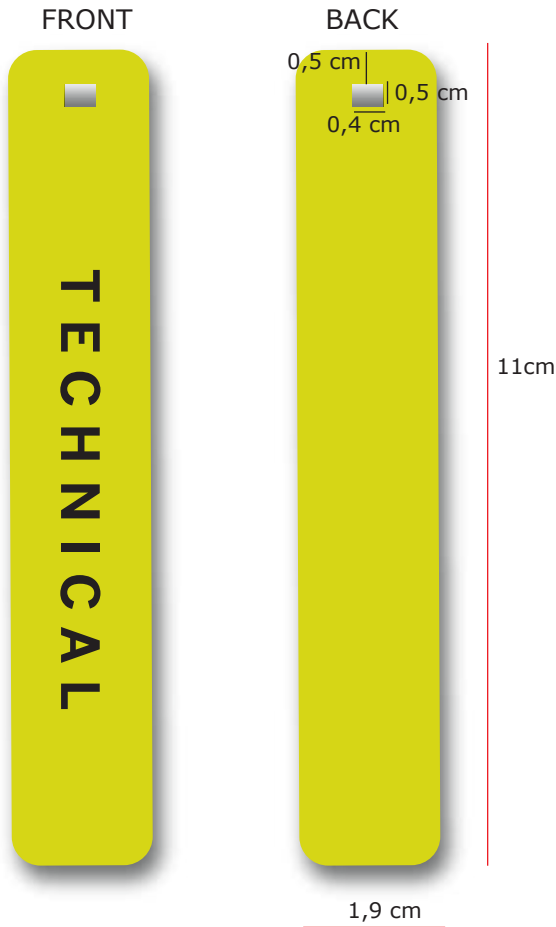

HANG TAG INFO:

Paper / Cardboard
Ref. for.:

- Quality
- Weigth
- Tag ref LBH-W-956 / A-TEX GRAY #840
- Colour:
 - Sulphur Spring 13-0650 TCX

String
Ref. for.:

- Quality
- Composition
- Colour: Jet black
- String ref: A-TEX GRAY #221
- Construction: Grossgrain
- Size: 4 mm

HANGING ORDER:

STYLE: XX-00000

COL: Charcoal

SIZE: M

| | |
|-----|---------|
| DKK | 3000.00 |
| SEK | 3000.00 |
| NOK | 3000.00 |
| EUR | 350.00 |
| GBP | 350.00 |

Recommended retail price.
Price may differ due to local VAT and economic conditions