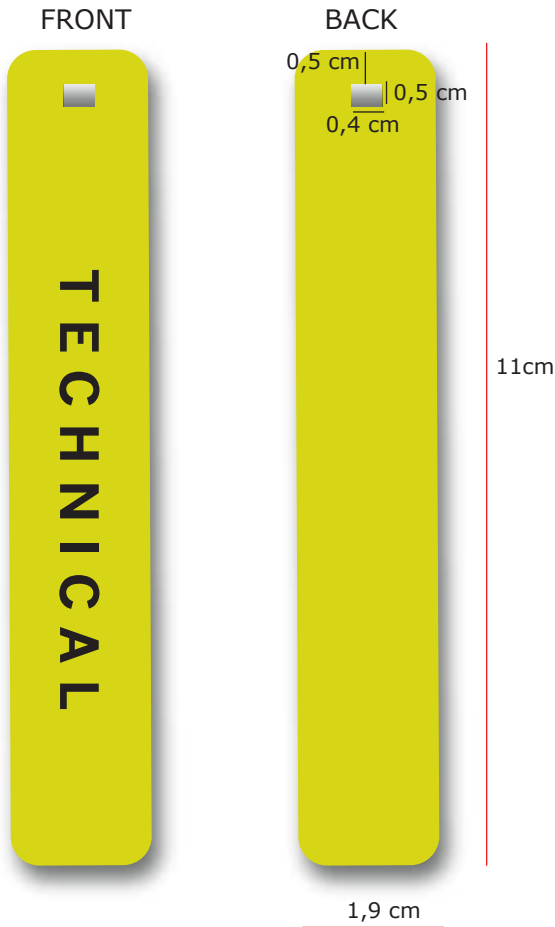

HANG TAG INFO:

Paper / Cardboard
Ref. for.:

- Quality
- Weigth
- Tag ref LBH-W-956 / A-TEX GRAY #840
- Colour:
 - Sulphur Spring 13-0650 TCX

String
Ref. for.:

- Quality
- Composition
- Colour: Jet black
- String ref: A-TEX GRAY #221
- Construction: Grossgrain
- Size: 4 mm

HANGING ORDER:

LBH-W971B

ARTWORK

FRONT

BACK

TECHNICAL

PRINT INFO

Print
Ref. for.:

- Quality
- Finish: slightly shiny
- Tag ref: A-TEX GRAY #840
- Colour:
 - Jet Black

COMMENTS:

Front
text is done in font
New Gothic MT

Back
Follow artwork