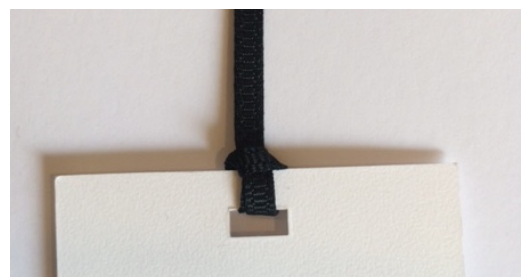

FRONT

BACK

NOTE:
ESSENTIALS tag
should hang in front.

Font Details :
Helvetica Bold 20 pt

■ **ESSENTIALS**

REF. FOR QUALITY, THICKNESS
AND COLOR OF PAPER

REF. FOR PRINT TECHNIQUE
A-TEX: GRAY #840

Quality : Hard paper as
LBH_W-956
Thickness: AS LBH_W-956

TEXT COLOUR:
Black print slightly shiny

REF. FOR STRING
QUALITY + COLOUR
A-TEX: GRAY #221

Grossgrain tape
black, 4 mm

ESSENTIALS