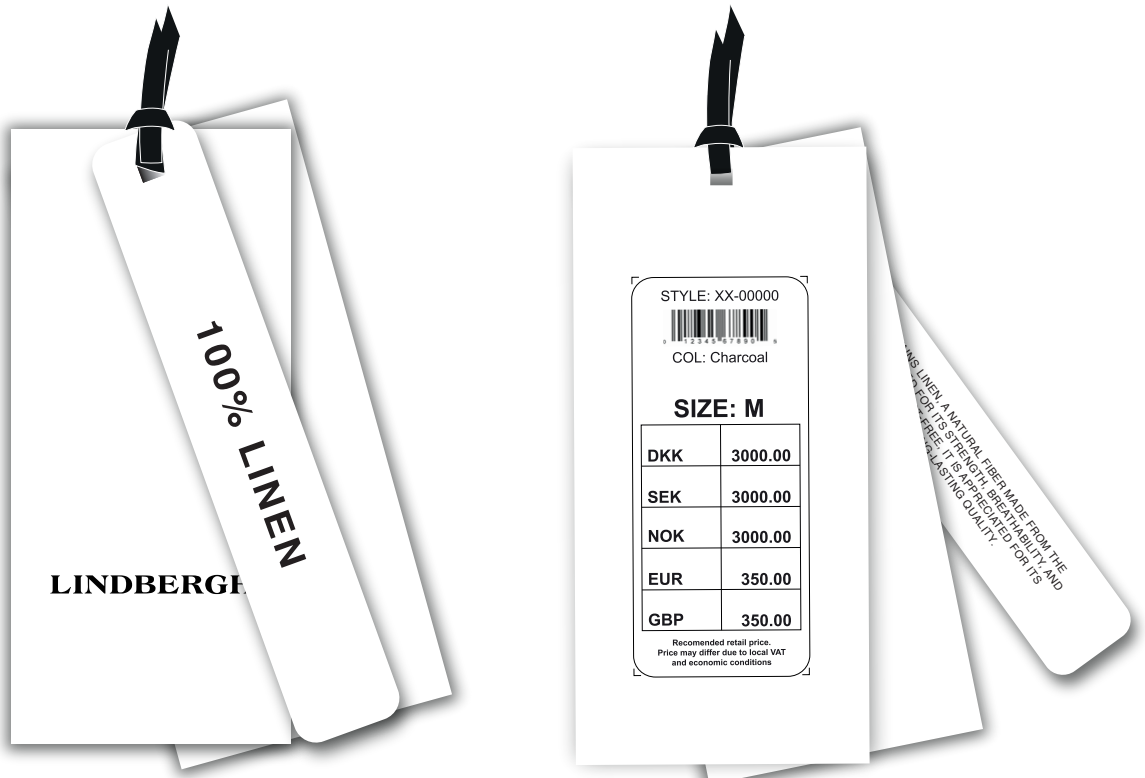

FRONT

BACK

**NOTE:**  
100% linen tag  
should hang in front.

STYLE: XX-00000

COL: Charcoal

**SIZE: M**

DKK	3000.00
SEK	3000.00
NOK	3000.00
EUR	350.00
GBP	350.00

Recommended retail price.  
Prices may differ due to local VAT  
and economic conditions

FRONT

BACK

**NOTE:**  
100% linen tag  
should hang in front.

Font Details :  
Helvetica Bold 18 pt

Font Details :  
Helvetica Bold 6 pt

REF. FOR QUALITY, THICKNESS  
AND COLOR OF PAPER

REF. FOR PRINT TECHNIQUE  
A-TEX: GRAY #840

Quality : Hard paper as  
LBH\_W-956  
Thickness: AS LBH\_W-956

TEXT COLOUR:  
Black print slightly shiny

REF. FOR STRING  
QUALITY + COLOUR  
A-TEX: GRAY #221

Grossgrain tape  
black, 4 mm

**100% LINEN**