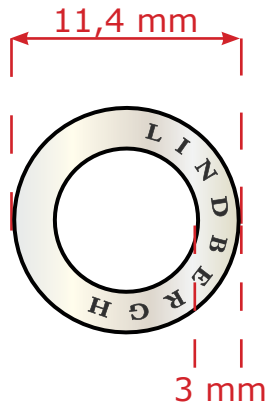

Label: LINDBERGH	Date: 16/06/2016 Modification date: 14 September 2021 4:38 pm		
Description: Metal eyelet with engraved logo	Labels instruc. No.: LBJ-200		Design: JTG

Eyelet
Ref. no:
LBJ-200
Suppliermade

Placement:	See TP
Quality:	Metal
Colour:	See TP
Size:	# 18
Pieces:	See TP
Supplier:	Suppliermade

Measurements:

Picture for ref.:

Pls see actual style for colours.
It can vary from style to style.

Engraved (embossed down) artwork:

Scale to fit proportional

Comments:

Please make eyelets reinforced.