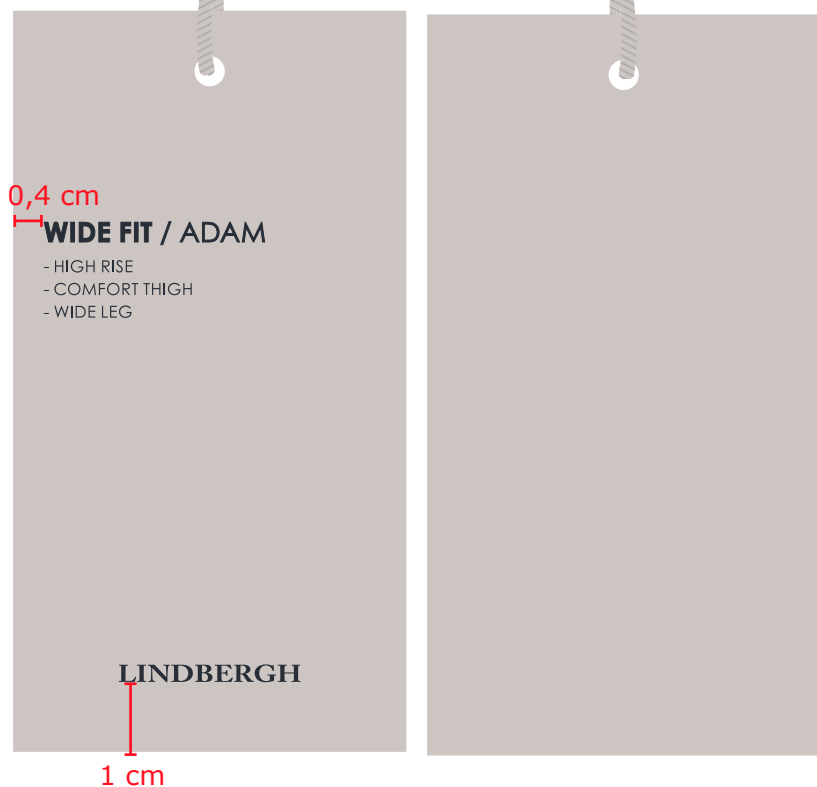

<b>Label:</b> <b>LINDBERGH</b>	<b>Date:</b> 25/09/2019 <b>Modification date:</b> 23 August 2024 3:51 pm
<b>Description:</b> Wide Fit hangtag	<b>Labels instruc. No.:</b> LBJ-901G
	<b>Design:</b> TK / WAI / JTG

**ALWAYS DELIVER HANGTAG WITH OPEN STRING.**

**Front:**

**Back:**

Technical Info	
<b>Paper quality / colour</b>	Quality as LBB-902A / Wind Chime 14-4002 TCX
<b>Hangtag size</b>	H: 9,8 cm / W: 5,2 cm
<b>Hole size</b>	# 6
<b>String quality + size / Colour</b>	As on "CODE" 410 for size and quality / Wind Chime 14-4002 TCX
<b>String length</b>	Total length 30 cm
<b>Print quality and colour</b>	Offset print. Salute 19-4011 TCX

Front artwork:

**WIDE FIT / ADAM**

- HIGH RISE
- COMFORT THIGH
- WIDE LEG

0,4 cm

**WIDE FIT / ADAM**

- HIGH RISE
- COMFORT THIGH
- WIDE LEG

**LINDBERGH**

1 cm