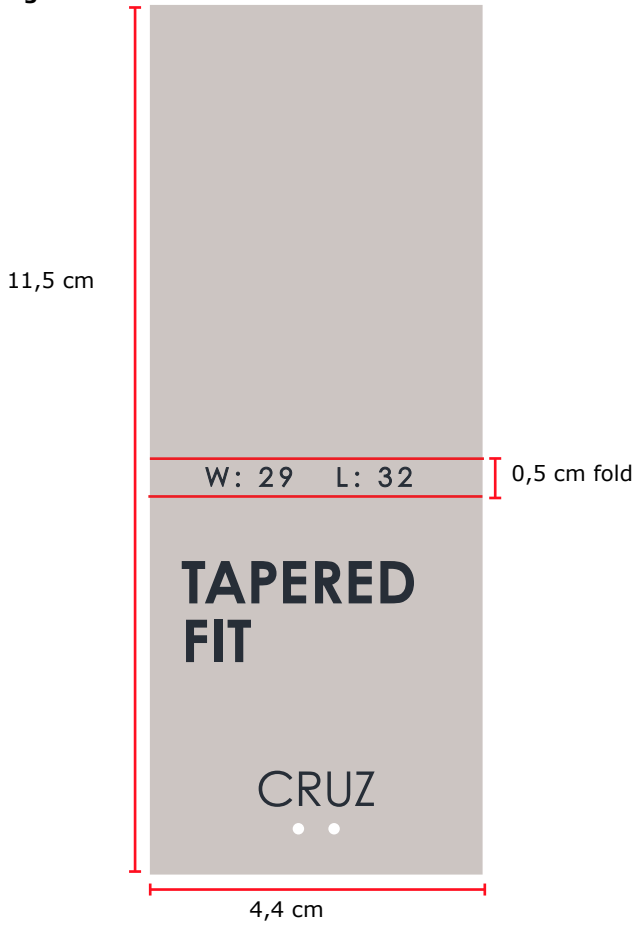

<b>Label:</b> <b>LINDBERGH</b>	<b>Date:</b> 24/06/2019 <b>Modification date:</b> 8 March 2024 2:02 pm	
<b>Description:</b> Size overider - Tapered fit	<b>Labels instruc. No.:</b> LBJ-904A	<b>Design:</b> TK/JTG

**Tag:**

Technical Info	
Main hangtag quality and colour	As "SLATE" 321 for quality. Wind Chime 14-4002 TCX
Print quality and colour	Offset print. Salute 19-4011 TCX

**Folded tag:**

Please attache size overider with sewing thread.  
Colour: Wind chime 14-4002 TCX