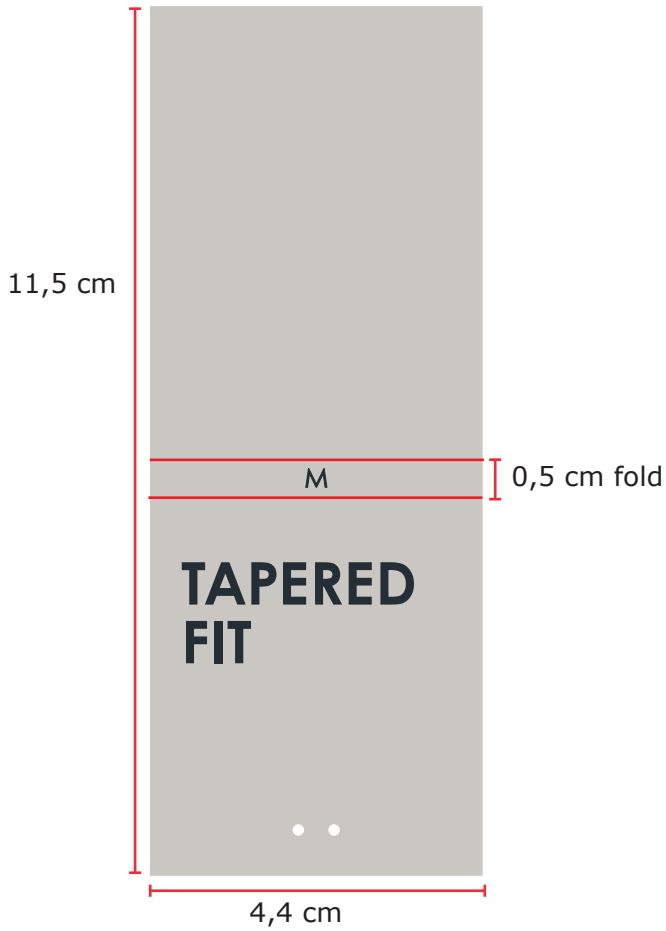

<b>Label:</b> LINDBERGH AVIATION HERITAGE	<b>Date:</b> 26/06/2019 <b>Modification date:</b> 28 June 2019 11:10 am	
<b>Description:</b> Size overider (tapered/shorts)	<b>Labels instruc. No.:</b> LBJ-904C	<b>Design:</b> TK

**Label:**

Technical Info	
<b>Main hangtag quality and colour</b>	As "SLATE" 321 for quality. Wind Chime 14-4002 TCX
<b>Print quality and colour</b>	Offset print. Salute 19-4011 TCX

**Folded label:**

Please attache size overrider with sewing thread.  
Colour: Wind chime 14-4002 TCX