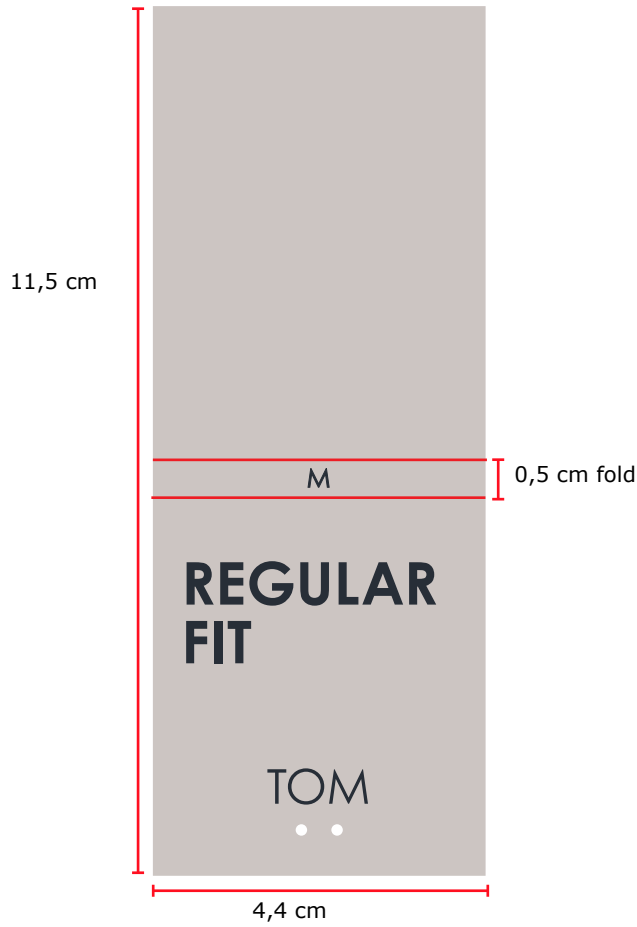

Label: LINDBERGH	Date: 23/09/2019 Modification date: 8 March 2024 2:14 pm	
Description: Size overider (regular/shorts)	Labels instruc. No.: LBJ-904E	Design: TK / WAI / JTG

Tag:

Technical Info	
Main hangtag quality and colour	As "SLATE" 321 for quality. Wind Chime 14-4002 TCX
Print quality and colour	Offset print. Salute 19-4011 TCX

Folded tag:

Please attache size overrider with sewing thread.
Colour: Wind chime 14-4002 TCX

Artwork: