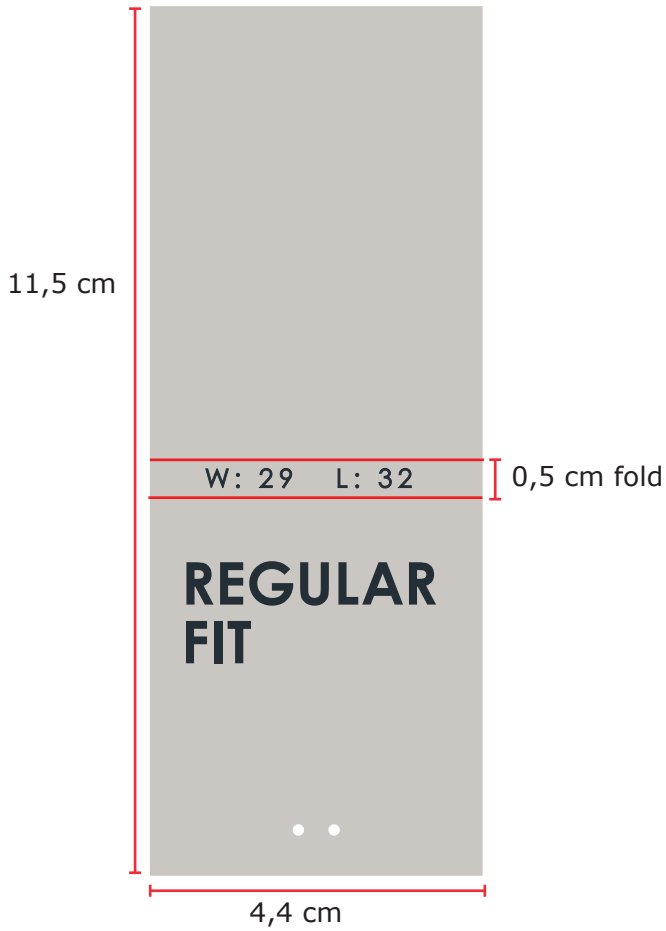

<b>Label:</b> LINDBERGH AVIATION HERITAGE	<b>Date:</b> 24/06/2019 <b>Modification date:</b> 25 September 2019 9:46 am	
<b>Description:</b> Size overider (regular/pants)	<b>Labels instruc. No.:</b> LBJ-904F	<b>Design:</b> CHO

**Label:**

Technical Info	
<b>Main hangtag quality and colour</b>	As "SLATE" 321 for quality. Wind Chime 14-4002 TCX
<b>Print quality and colour</b>	Offset print. Salute 19-4011 TCX

**Folded label:**

Please attache size overrider with sewing thread.  
Colour: Wind chime 14-4002 TCX