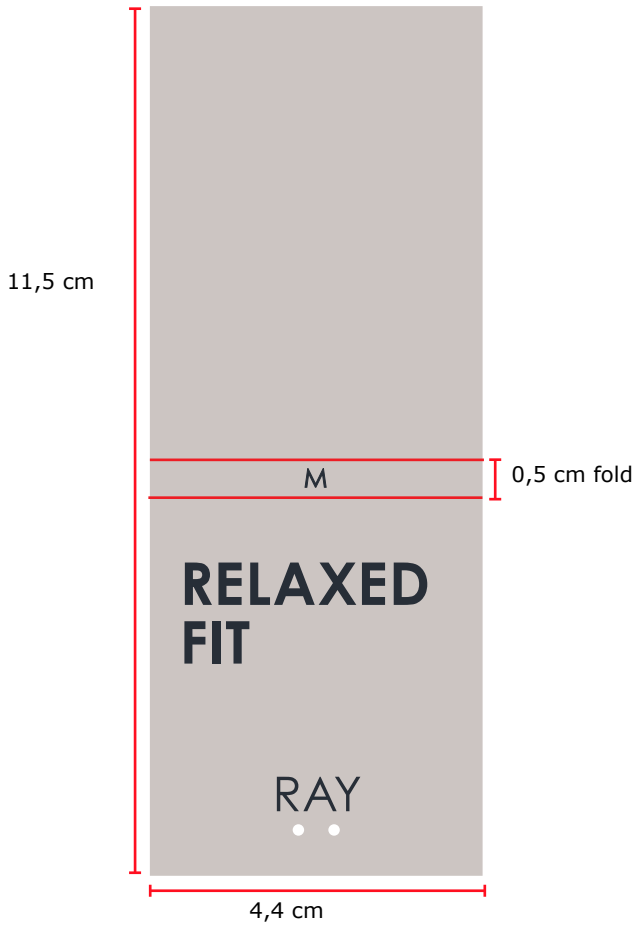

Label: LINDBERGH AVIATION HERITAGE	Date: 23/09/2019 Modification date: 17 September 2021 4:38 pm	
Description: Size overider	Labels instruc. No.: LBJ-904L	Design: JTG

Tag:

Technical Info	
Main hangtag quality and colour	As "SLATE" 321 for quality. Wind Chime 14-4002 TCX
Print quality and colour	Offset print. Salute 19-4011 TCX

Folded label:

Please attache size overider with sewing thread.
Colour: Wind chime 14-4002 TCX

Artwork: