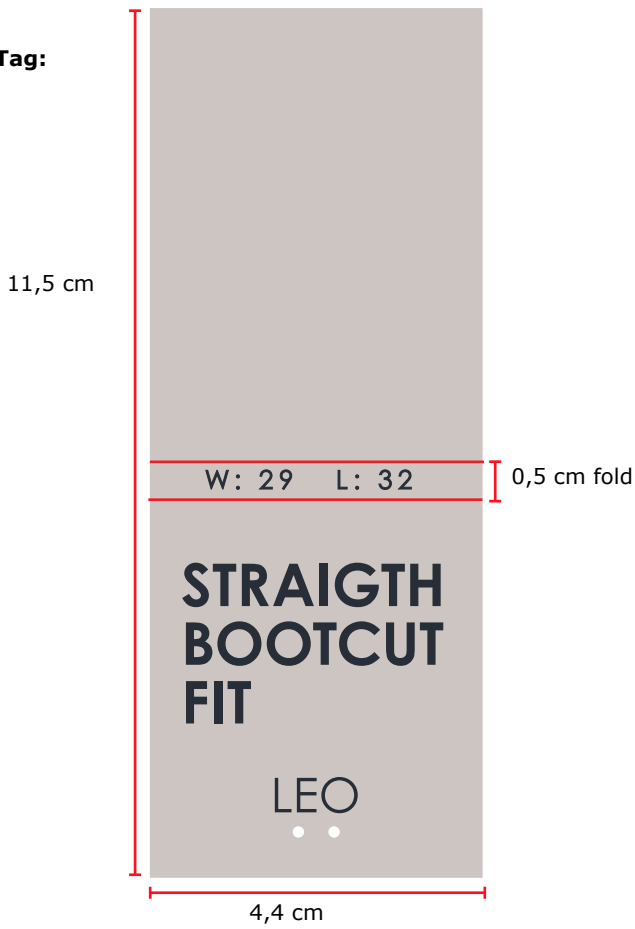

Label: LINDBERGH	Date: 23/09/2019 Modification date: 11 March 2024 1:43 pm	
Description: Size overider Straigth bootcut	Labels instruc. No.: LBJ-904M	Design: AKR/WAI/JTG

Tag:

Technical Info

Main hangtag quality and colour	As "SLATE" 321 for quality. Wind Chime 14-4002 TCX
Print quality and colour	Offset print. Salute 19-4011 TCX

Folded tag:

Please attache size overrider with sewing thread.
Colour: Wind chime 14-4002 TCX

Artwork: