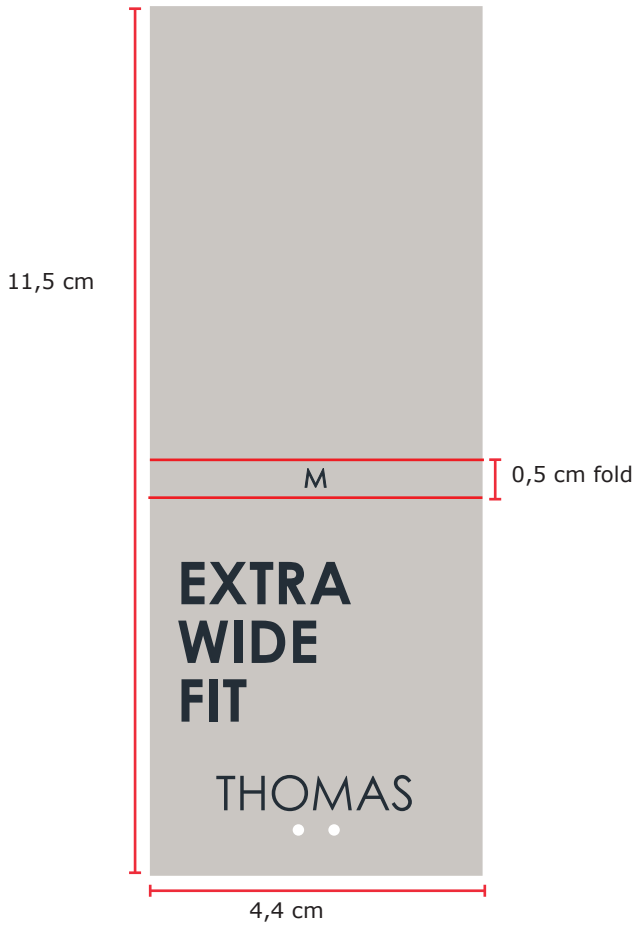

|   |  |
|---|--|
| <b>Label:</b><br>LINDBERGH<br>AVIATION HERITAGE         | <b>Date:</b> 23/09/2019<br><b>Modification date:</b><br>29 August 2024 3:31 pm |
| <b>Description:</b><br>Size overider (EXTRA WIDE FIT/M) | <b>Labels instruc. No.:</b><br>LBJ-904Q  |
|   | <b>Design:</b><br>AKR/WAI/JTG/TMA  |

**Label:**

| Technical Info                  |  |
|---------------------------------|--|
| Main hangtag quality and colour | As "SLATE" 321 for quality. Wind Chime 14-4002 TCX |
| Print quality and colour        | Offset print. Salute 19-4011 TCX                   |

**Folded label:**

Please attache size overider with sewing thread.  
Colour: Wind chime 14-4002 TCX

**Artwork:**