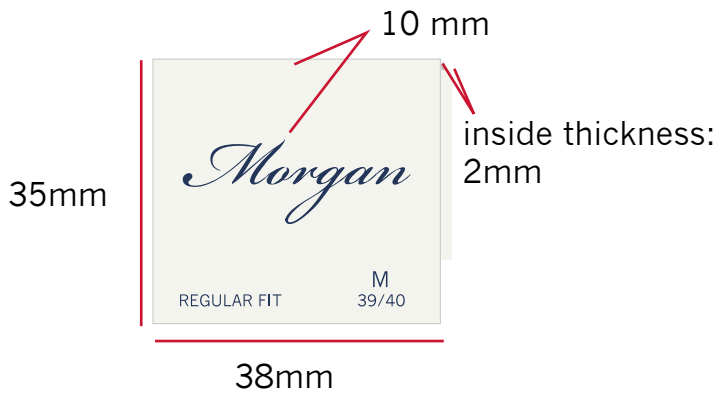

MO-251 (as LBH-B-945)

Size: W: 38 x H: 35 mm

Material : Hard plastic

Front

Back

LBH-B-945 photo ref

Print artwork: Logo as sketch

Front:

Back side :

Font :New Gothic MT

Remember to change size and fit accordingly to measurement chart !

Front

Back

tag col:

cloud danser 11-4201 TCX

print colour