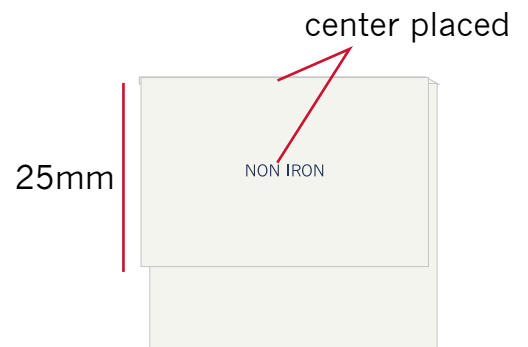

MO-251 (as LBH-B-945)

Size: W: 38 x H: 35 mm

Material : Hard plastic

Front

Back

LBH-B-945 photo ref

Print artwork: Logo as sketch

Front:

Back side :

Font :New Gothic MT

Remember to change size and fit accordingly to measurement chart !

Front

Back

tag col:

cloud danser 11-4201 TCX

print colour