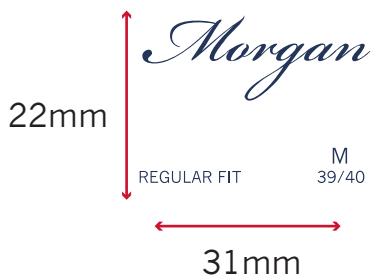

MO-251 (as LBH-B-945)

Size: W: 38 x H: 35 mm

Material : Hard plastic

Front

Back

LBH-B-945 photo ref

Print artwork: Logo as sketch

Front:

Back side :

Font :New Gothic MT

Remember to change size and fit accordingly to measurement chart !

Front

Back

tag col:

cloud danser 11-4201 TCX

print colour