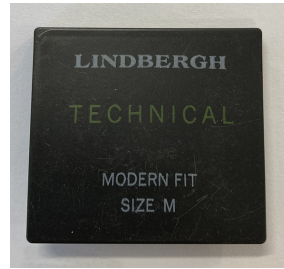

MO-251 (as LBH-B-945)

Size: W: 38 x H: 35 mm

Material : Hard plastic

Front

Back

LBH-B-945 photo ref

Print artwork: Logo as sketch

Front:

Back side :

Font :New Gothic MT

Remember to change size and fit accordingly to measurement chart !

Front

Back

tag col:

cloud danser 11-4201 TCX

print colour