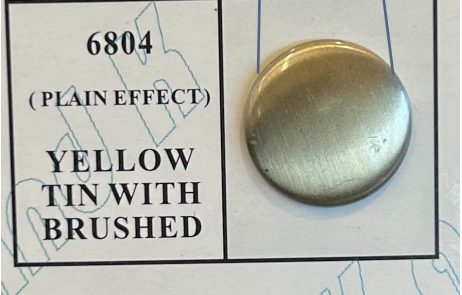

Text :

Fond: Baskerville - *italic*

Morgan :

Fond: Bickham script Pro  
*(BUT Changed as sketch)*

**Print colours :**

Estate blue  
19-4027 TCX

Fennel Seed  
17-0929 TCX

String + logo closure + eyelet :

Size + soft rounded edge as original

Debossed artwork

Gold colour for closure and for eyelet

String colour :

Estate blue  
19-4027 TCX