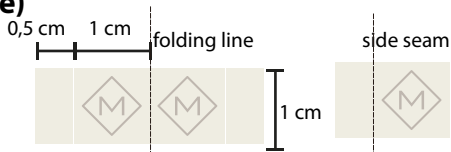

MOR- 152 flag tag

navy

MOR- 152 flag tag

black

MOR- 152 flag tag

off white

MOR- 152 flag tag (navy)

Size: H:1 cm : W :1 cm

Quality: Woven sateen

Main col: Navy blazer 19-3923 TCX

Logo:Silver cloud 15-4502 TCX

MOR- 152 flag tag (off white)

Size: H:1 cm : W :1 cm

Quality: Woven sateen

Main col: Vanilla ice11-0104TCX

Logo:Silver cloud 15-4502 TCX

MOR- 152 flag tag (black)

Size: H:1 cm : W :1 cm

Quality: Woven sateen

Main col: Meteorite 19-4008 TCX

Logo: Gray pinstripe 19-0203 TCX