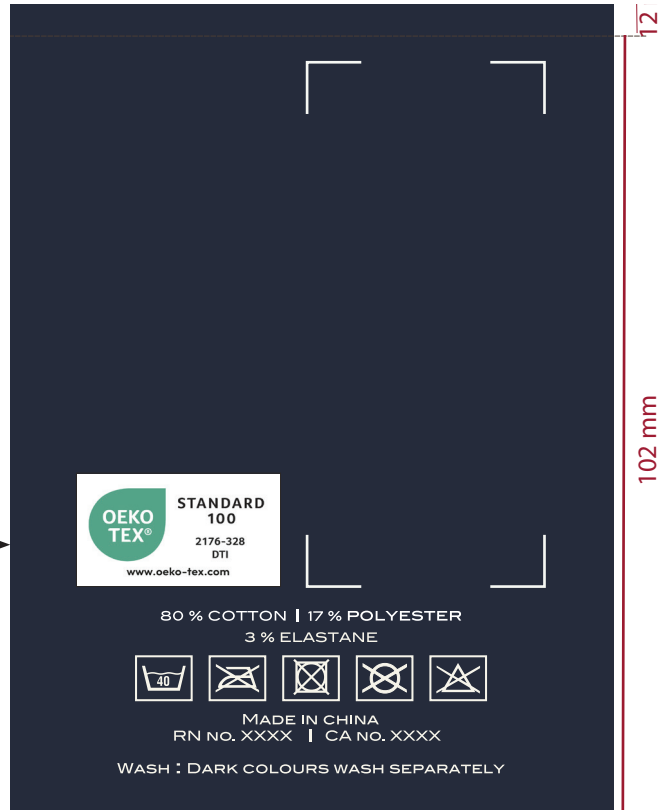

<b>Label/concept:</b>  <b>MORGAN</b> <small>ESTABLISHED 1985</small>	<b>labels instruc. No.:</b> MOR-9001-OECK	<b>Output date:</b> 08/01/17 <b>Modification date:</b> 27 February 2025 8:25 am
	<b>Style:</b> socks	<b>Design:</b> AKR

**Sticker for salemen samples**

**007-sales sample sticker**  
 See instruction

**BARCODE for production**

Barcode Placement  
 (for production Only)  
 Place price Sticker at fixing Points.

**Oekotex print logo:**

**Oeko-tex logo color ref:**

**Label Design Guideline**  
**Colour Values**

	OEKO-TEX® Green	Black	White
<b>PRINT</b>			
Pantone U	Green U	Black U	-
Pantone C	Green C	Black C	-
CMYK	c84 m0 y57 k0	c0 m0 y0 k98	c0 m0 y0 k10
RAL DESIGN	170 60 45	000 30 00	000 90 00
<b>DIGITAL</b>			
RGB	r0 g156 b135	r5 g0 b5	r255 g255 b255
HEX	#00A0C0	#000000	#FFFFFF