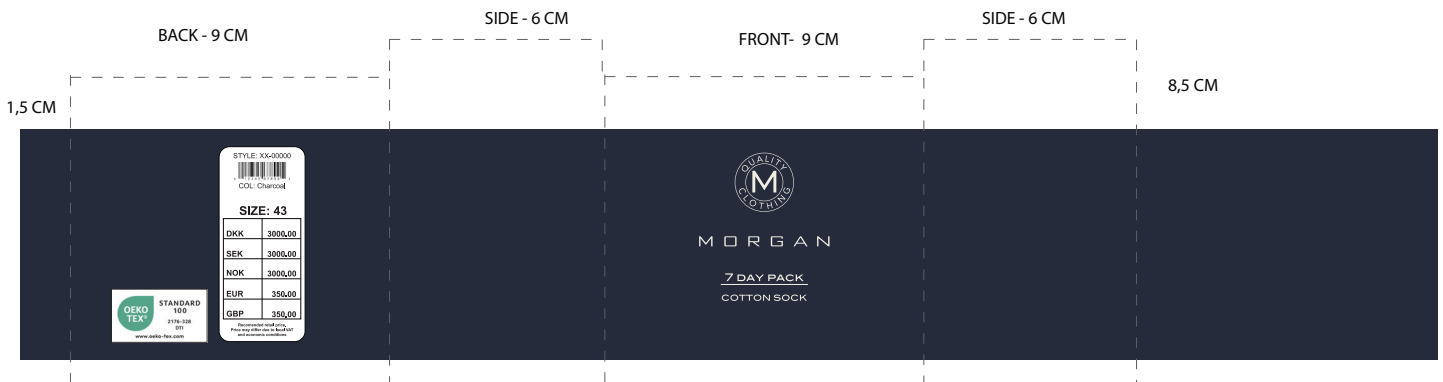

Label/concept: MORGAN <small>ESTABLISHED 1985</small>	labels instruc. No.: MOR-9003-OECK	Output date: 27/02/25 Modification date: 27February202510:14am
	Style: 7 day sock pack	Design: TMA

Print colour

Marshmallow 11-4300 TCX	
----------------------------	--

Sock packing band : MOR-134OECK

Width: 65 MM

Lenght: 400 MM

Thickness: 0,4 mm

_(finish as main label)

Font: BankGothicEF - Regular

PAPER COL : 19-3923 TCX	
navy blazer	

Text col: 11-4300 TCX	
Marshmallow	

Label/concept: MORGAN <small>ESTABLISHED 1985</small>	labels instruc. No.: MOR-9003-OECK	Output date: 27/02/25 Modification date: 27 February 2025 10:14am
	Style: 7 day sock pack	Design: TMA

Sticker for salemen samples

Label should be sewn with bartacks 2 cm from bottom with Dk blue thread.

Socktag 7 day pack: MOR-134OECK

Width: 60 MM
Lenght: 154 MM
Thickness: 0,4 mm
_(finish as main label)

Font: BankGothicEF - Regular