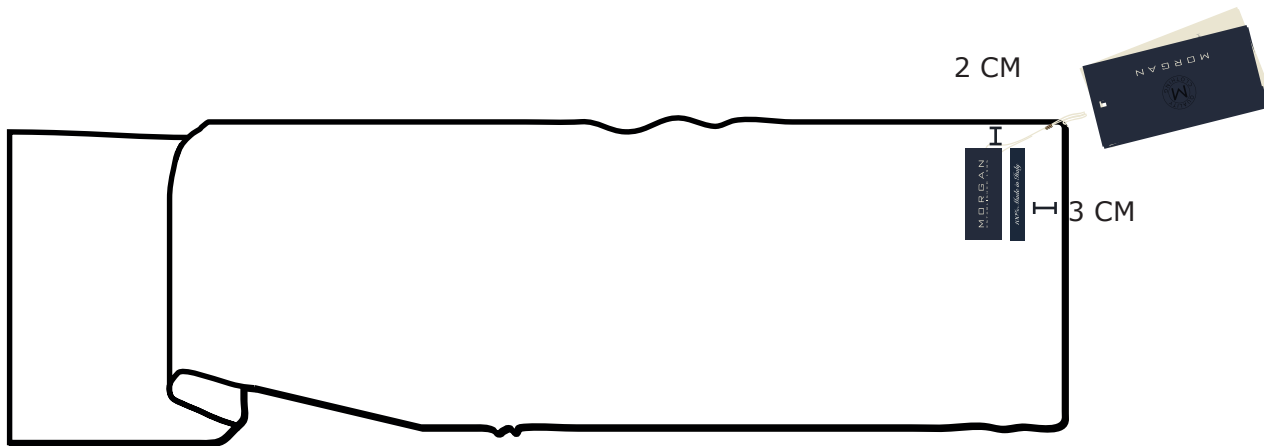

Label/concept: MORGAN ESTABLISHED 1985	Morgan labels instruc. No.: MOR-9006+009	Output date:01/11/17 Modification date: 28February202210:12am
	Style: Scarf	Design: AKR

Label No.:	MOR-101 main label
Placement:	See sketch. Top stitching 0,1 cm on all 2 sides

0,5 CM

MOR-246