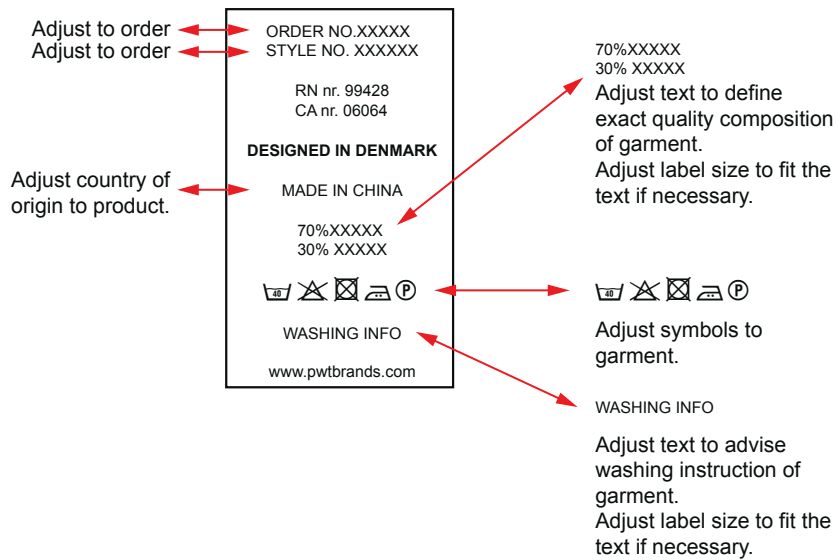

Label/concept: MORGAN <small>ESTABLISHED 1985</small>	Morgan labels instruc. No.: MOR-9006+009	Output date: 01/11/17 Modification date: 28February202210:12am
	Style: Scarf	Design: AKR

Label No.:	MOR-101 main label
Placement:	See sketch. Top stitching 0,1 cm on all 2 sides

0,5 CM

MOR-246

Instruction No.: 009-CARE LABEL STICKER	Output date: 09/03/17 Modification date: 28February202210:12am
Description: Care label sticker for accessories Brands: Jack ' s Sportswear intl, Morgan, Oscar, Bison, Lindbergh, Shine.	Design: AD

Label quality

100% Polyester satin sticker.

Label colour

Optical white if garment is of light colour (black wording)
Jet black for dark coloured garments (white wording)

Label size

H: 5 cm
W: 3 cm

CARE LABEL STICKER FOR ACCESSORIES

Label for:
light colour garments

Label for:
dark colour garments