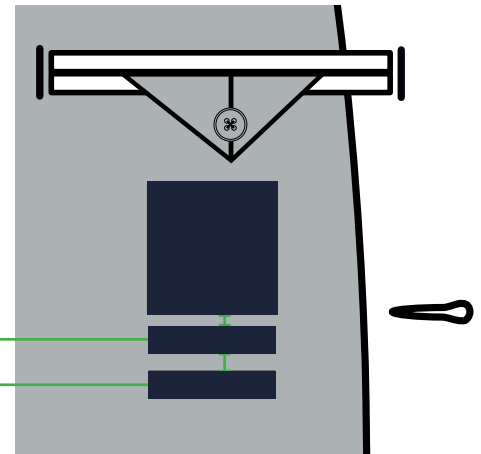

Size: 8 x 35 mm
Endfold: 7 mm

See program
For label number/ref

PLACEMENT :

Below main label
= 1 cm

Stitch both sides.
Col. match label colour

2 STORYTELLING/FITTING LABEL:

Size: 8 x 35 mm
Endfold: 7 mm

See program
For label number/ref

PLACEMENT :

Distance between
the storytelling
labels is 1 cm

Stitch both sides.
Col. match label colour

Storytelling label 1

Storytelling label 2

Label: R I L E Y	Description : RILEY Blazer- All fit + sizes	Date: 04/08/20 Modification date: 8 October 2025 8:30 am
	Label instruction no: RIL-3121	Design : MKS