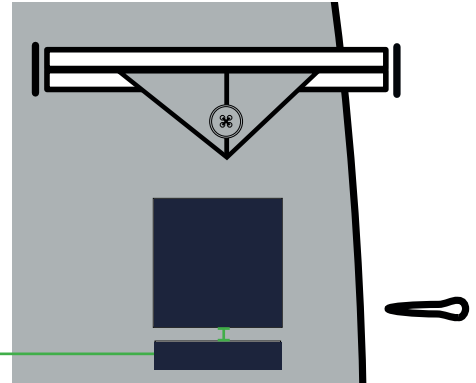

PLEASE CHECK MEASUREMENT CHART FOR KIND OF SIZE LABEL

Please place the label
inside left inner pocket
-right side

SIZE LABEL REF. RIL-843: SIZE LABEL REF. RIL-840:

Always place carelabel
In left inner pocket
-left side

Label: <h1 style="text-align: center;">R I L E Y</h1>	Description : RILEY Blazer- All fit + sizes	Date: 04/08/20 Modification date: 8 October 2025 8:30 am
	Label instrution no: RIL-3121	Design : MKS

STORYTELLING/FITTING LABEL:

Size: 8 x 35 mm
Endfold: 7 mm

See program
For label number/ref

PLACEMENT :

Below main label
= 1 cm

Stitch both sides.
Col. match label colour

2 STORYTELLING/FITTING LABEL:

Size: 8 x 35 mm
Endfold: 7 mm

See program
For label number/ref