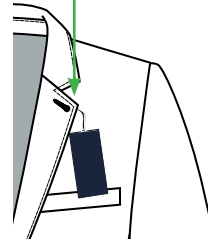

Label: RILEY	Description : RILEY Blazer- All fit + sizes	Date: 04/08/20 Modification date: 8 October 2025 8:30 am
	Label instruction no: RIL-3121	Design : MKS

Main hangtag RIL-900

FRONT

BACK

Tag placement

Hangtag fixed behind lapel with black metal safty pin

Size: 35 x 100 mm
Hole: Ø 4 mm

Production sticker placement

Price sticker placement
(for production only)

SMS sticker placement

SMS sticker placement

Follow instruction no. :
007 salesman sticker from
Lindbergh