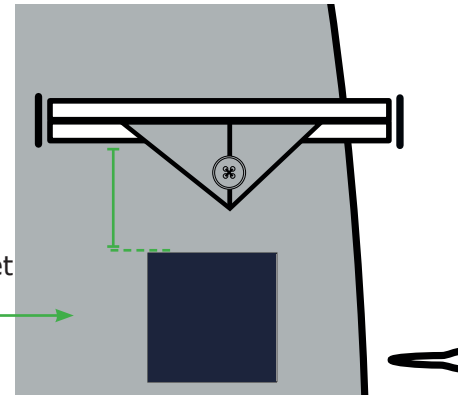

PLACEMENT:
3,5 cm from inner pocket
-right side

Stitch all 4 sides.
Col. match label colour