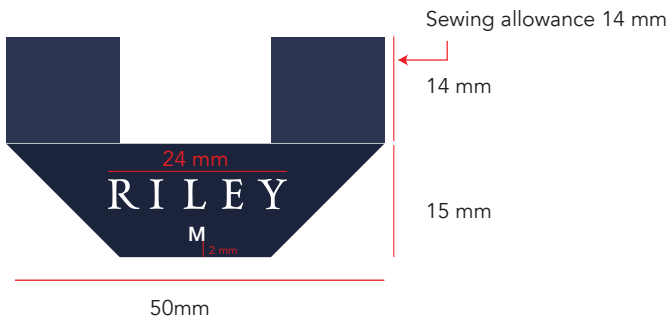

QUALITY & FINISH :SAME AS RIL-800

Color ref:

Total Eclipse  
19-4010 TPX

Cloud dancer  
11-4201 TPX

Logo placement: Centered

R I L E Y  
M

SIZE FONT :  
Helvetica Neue LT Std 65 Medium 7,5PT