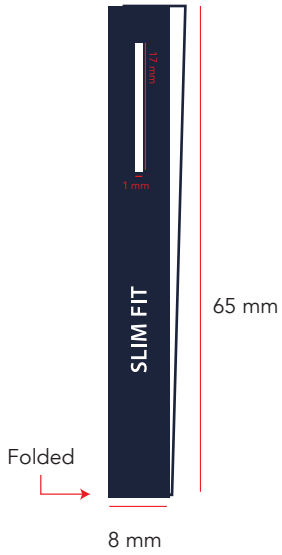

QUALITY & FINISH :

Fine satin woven label , laser cut edges.

Laser cut out for button hole

Color ref:

Total Eclipse
19-4010 TPX

Cloud dancer
11-4201 TPX

Fit ref. artwork

SLIM FIT

REGULAR FIT

**Placement - lowest button
Left sleeve**