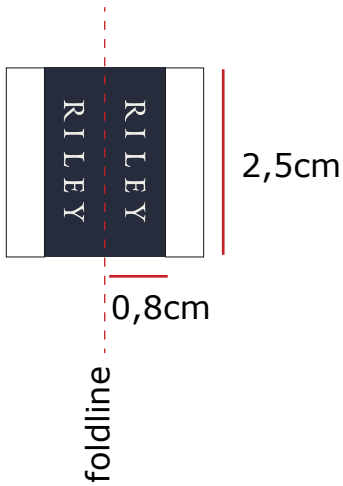

RILEY	Date: 21.08.25 modifications: 21.08.25	Design: MKS	Style no: RIL-850
	Description: RILEY - Flag Label		

0,8cm(W) (folded) x 2,5cm(H)
excl. seam allowance

Color ref:

Total Eclipse
19-4010 TCX

Cloud dancer
11-4201 TCX

Quality ref: same reference as
LBB-804

Artwork:

RILEY
1,8cm

Placement: centered to label horizontally and vertically