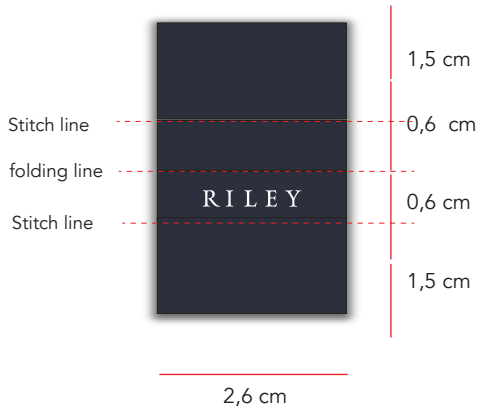

**REF. FOR QUALITY : LBH-W-810**

Polyester / Matte satin weave

**Color ref:**

Total Eclipse  
19-4010 TCX

Cloud dancer  
11-4201 TCX