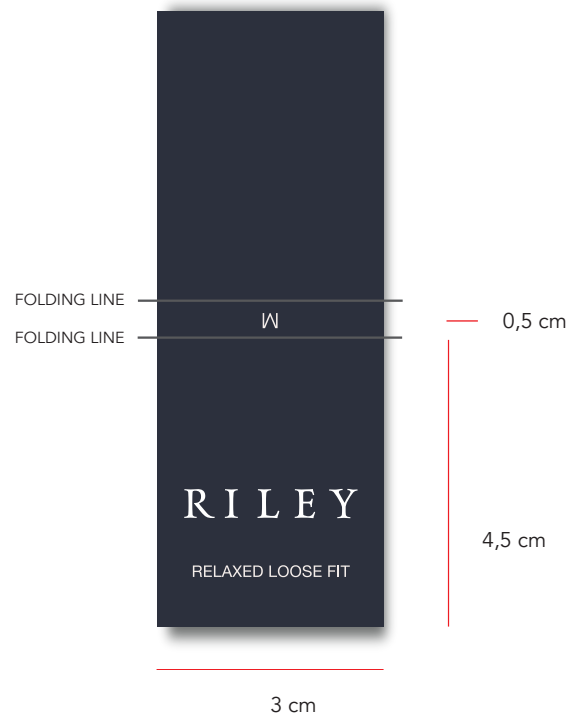

REF. FOR QUALITY , WEIGHT+ COLOUR
+ PRINT TECHNIQUE:
LINDERBEGH LBH-W-978B

Color ref:

MATCH NAVY COLOR
OF HANGTAG

MATCH WHITE COLOR
OF HANGTAG

- Logo placement:
1,6 cm from bottom, centered
- RELAXED LOOSE FIT
placement:
0,9 cm from bottom, centered
- Size placement:
centered