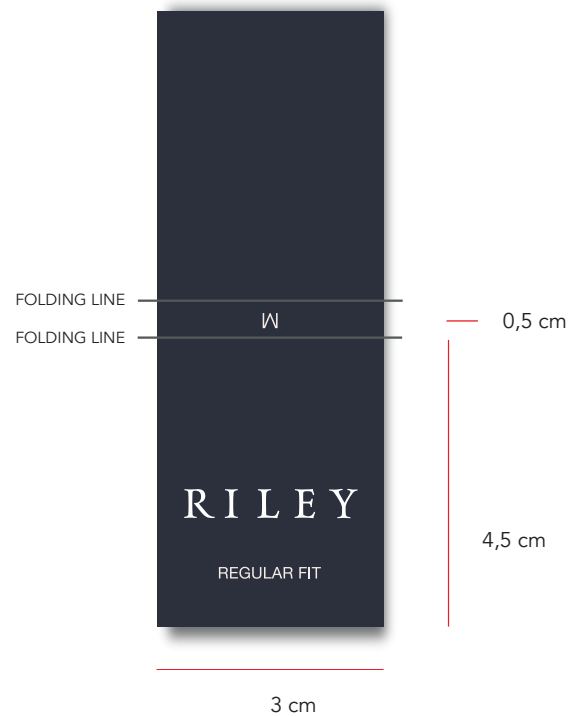

REF. FOR QUALITY , WEIGHT+ COLOUR
+ PRINT TECHNIQUE:
LINDERBEGH LBH-W-978B

Color ref:

MATCH NAVY COLOR
OF HANGTAG

MATCH WHITE COLOR
OF HANGTAG

- Logo placement:
1,6 cm from bottom, centered
- RELAXED LOOSE FIT
placement:
0,9 cm from bottom, centered
- Size placement:
centered