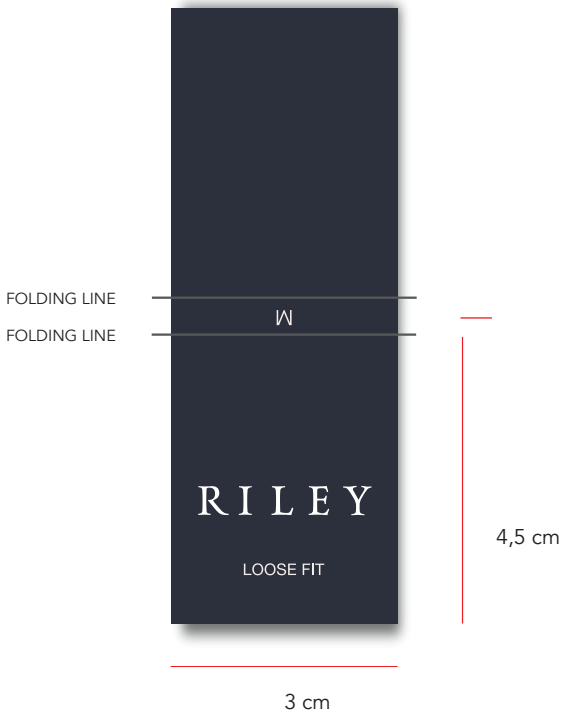

REF. FOR QUALITY , WEIGHT+ COLOUR
+ PRINT TECHNIQUE:
LINDERBEGH LBH-W-978B

Color ref:

MATCH NAVY COLOR
OF HANGTAG

MATCH WHITE COLOR
OF HANGTAG

- Logo placement:
1,6 cm from bottom, centered
- RELAXED LOOSE FIT
placement:
0,9 cm from bottom, centered
- Size placement:
centered