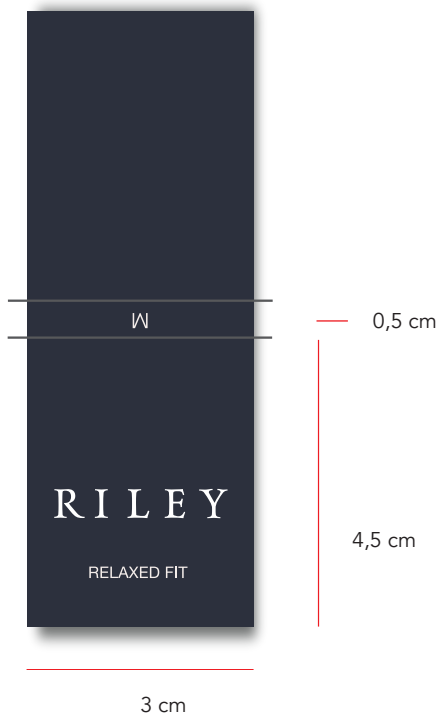

REF. FOR QUALITY , WEIGHT+ COLOUR
+ PRINT TECHNIQUE:
LINDERBEGH LBH-W-978B

Color ref:

MATCH NAVY COLOR
OF HANGTAG

MATCH WHITE COLOR
OF HANGTAG

- Logo placement:
1,6 cm from bottom, centered
- RELAXED LOOSE FIT
placement:
0,9 cm from bottom, centered
- Size placement:
centered