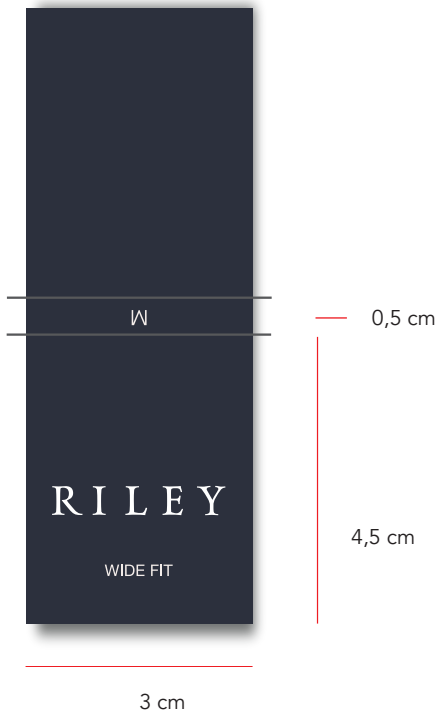

REF. FOR QUALITY , WEIGHT+ COLOUR
+ PRINT TECHNIQUE:
LINDERBEGH LBH-W-978B

Color ref:

MATCH NAVY COLOR
OF HANGTAG

MATCH WHITE COLOR
OF HANGTAG

- Logo placement:
1,6 cm from bottom, centered
- RELAXED FIT
placement:
0,9 cm from bottom, centered
- Size placement:
centered